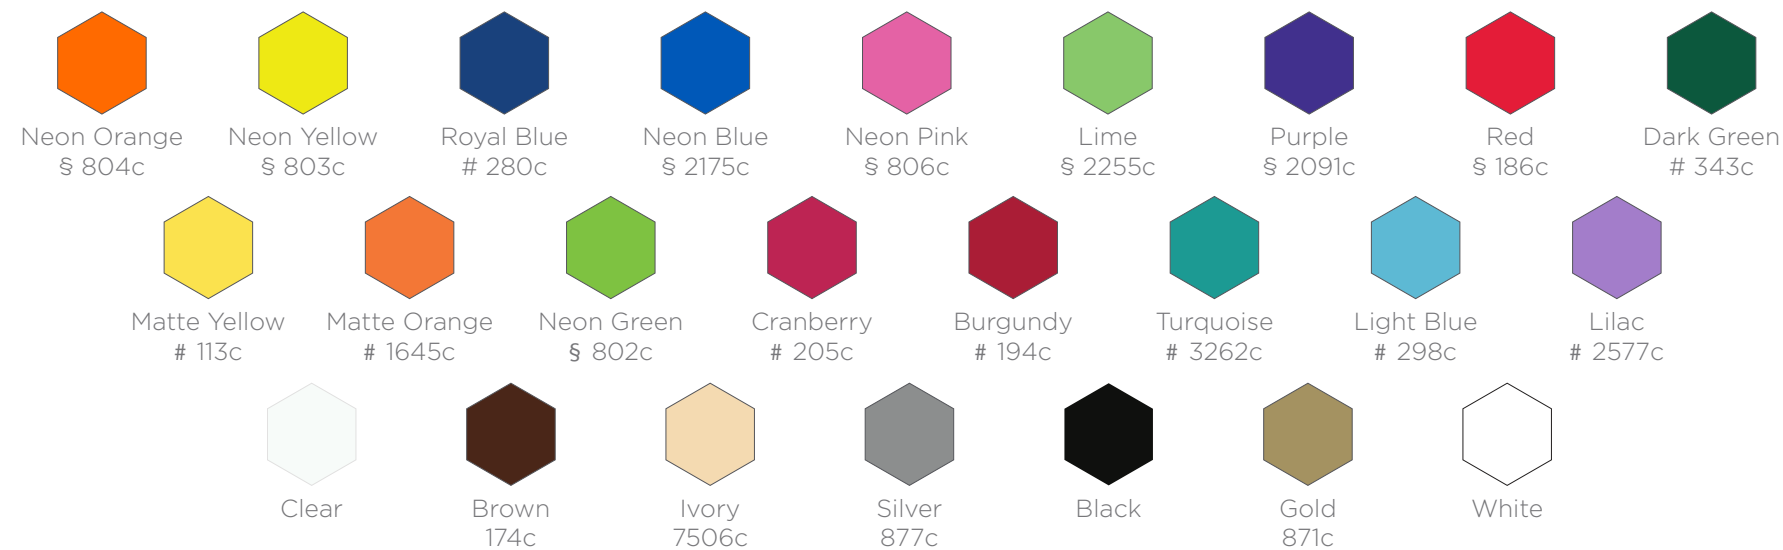

VINYL WRISTBAND

L Shape

BASE COLOUR

PRINTED

SUPPLYING ARTWORK ✂

- One Colour Print
- Artwork is Vector / Artwork 300dpi

- Fonts have been outlined / packaged with art file
- Linked files have been embedded / packaged with art file

*Socket and studs colors may vary

* Pantone matching is not possible due to vinyl material, however we will endeavor to match as close as possible

= Matte base colour

§ = Gloss base colour

WE ALSO OFFER...