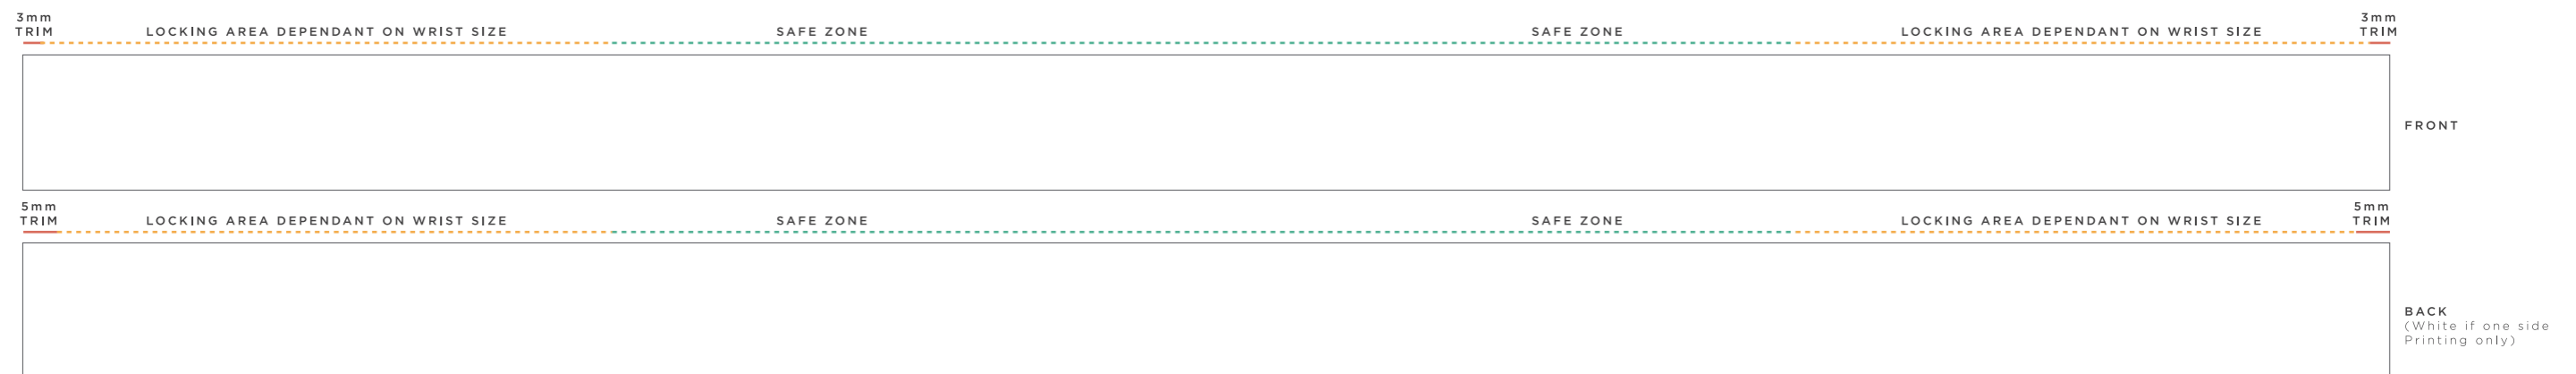

SECURE FABRIC WRISTBAND

20x350mm

THIS IS A COMPUTER GENERATED PROOF.
COLOUR APPROXIMATES FINAL PRINTED PRODUCT.
REFER TO PANTONE BOOK WHEN POSSIBLE.

1

FULL COLOUR PRINT

(2 side print as standard)

- ONE SIDE
- TWO SIDE

000
BAND BASE
COLOUR

2

LOCK OPTION

(Black lock as standard)

-  BARREL LOCK V2
-  SIDE LOAD BARREL LOCK
-  STADIUM LOCK
-  METAL RING

Black
LOCK
COLOUR