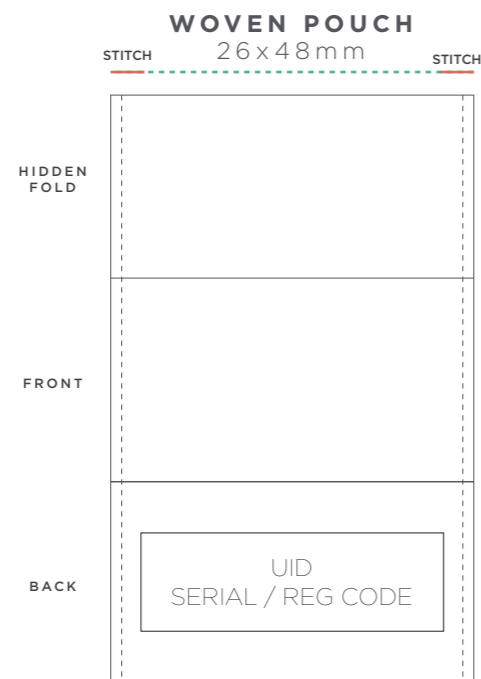

RFID ELASTIC XBAND

Woven on Printed 25x160mm 55mmØ (Small)

THIS IS A COMPUTER GENERATED PROOF.
COLOR APPROXIMATES FINAL PRINTED PRODUCT.
REFER TO PANTONE BOOK WHEN POSSIBLE.

1

WOVEN POUCH COLORS

(Up to 8 spot colors)

2

FULL COLOR PRINT

(2 side print as standard)