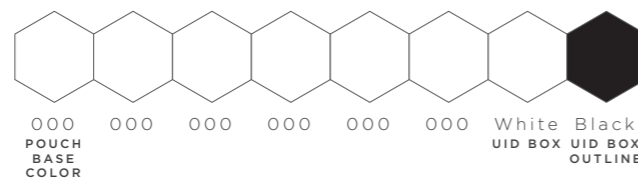

RFID ELASTIC XBAND

Woven on Printed 25x160mm 55mmØ (Small)

THIS IS A COMPUTER GENERATED PROOF.
COLOR APPROXIMATES FINAL PRINTED PRODUCT.
REFER TO PANTONE BOOK WHEN POSSIBLE.

1

WOVEN POUCH COLORS

(Up to 8 spot colors)

2

FULL COLOR PRINT

(2 side print as standard)