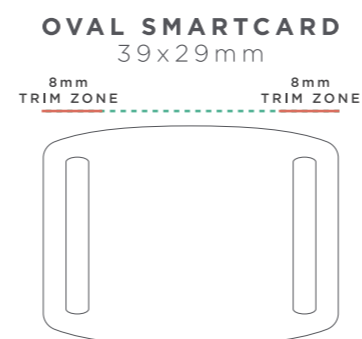

SECURE FABRIC WRISTBAND

OVAL SMARTCARD 16x350mm

THIS IS A COMPUTER GENERATED PROOF.
COLOR APPROXIMATES FINAL PRINTED PRODUCT.
REFER TO PANTONE BOOK WHEN POSSIBLE.

1

SMARTCARD PRINT AND FINISH

(Full color print as standard)

2

WOVEN WRISTBAND COLORS

(Up to 8 spot colors)

3

LOCK OPTION

(Black lock as standard)