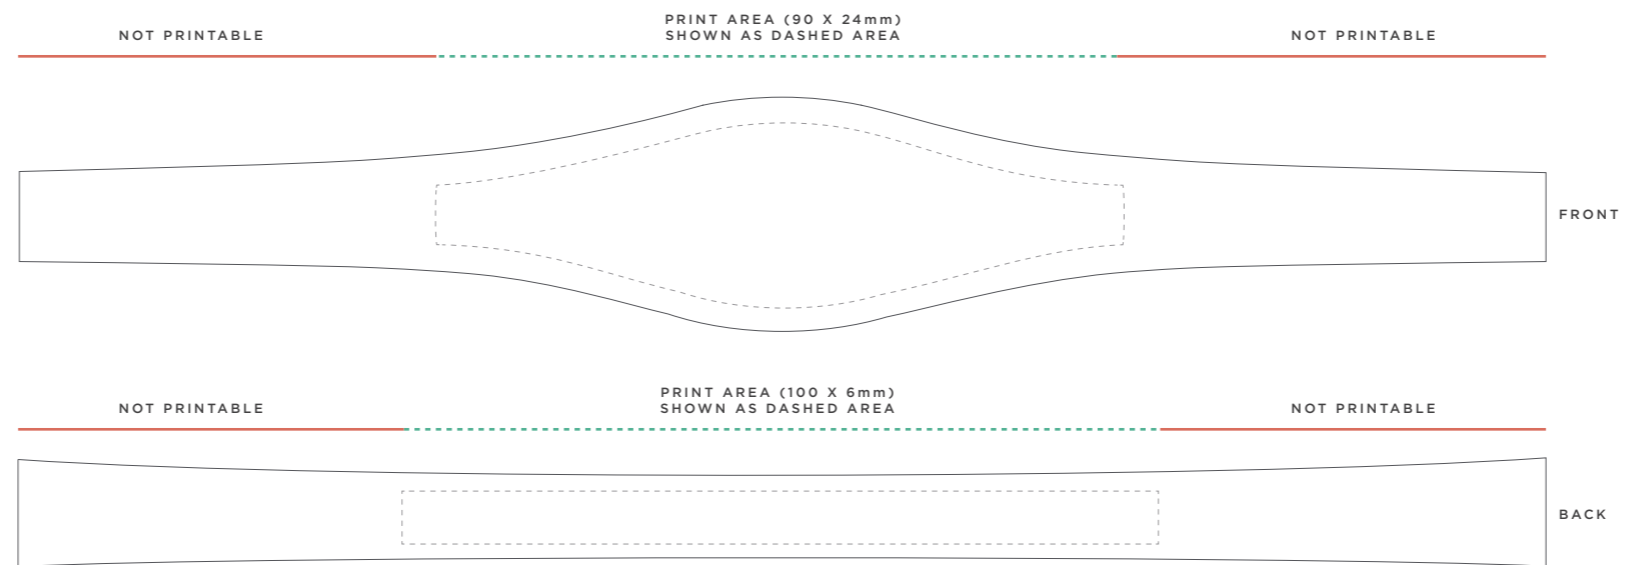

RFID SILICONE WRISTBAND

OBLATE FACE ADULT (202mm)

THIS IS A COMPUTER GENERATED PROOF.
COLOUR APPROXIMATES FINAL PRINTED PRODUCT.
REFER TO PANTONE BOOK WHEN POSSIBLE.

1

SILICONE BASE

- STANDARD
- SOFT OIL COATING

2

CUSTOMISATION

- PRINTED
- DEBOSSED
(Sunken)
- EMBOSSED
(Raised)
- INFILL