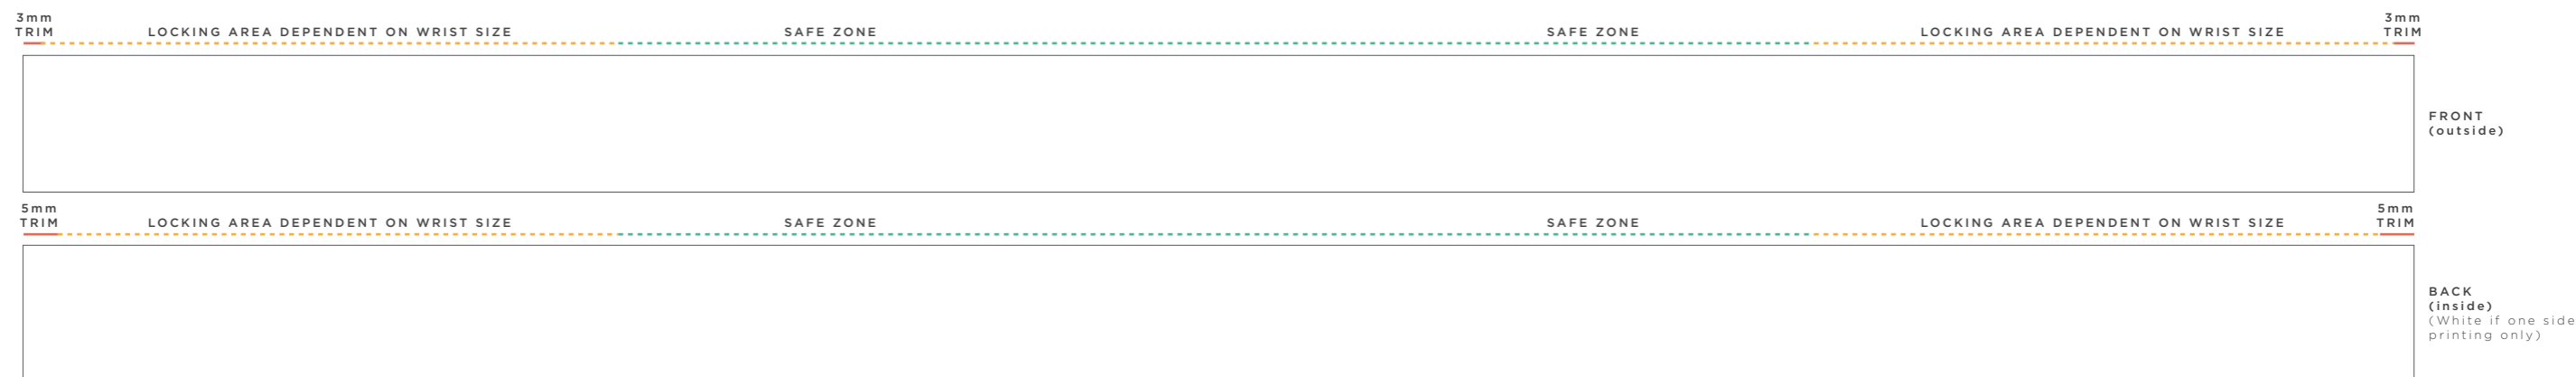

# SECURE FABRIC WRISTBAND

20x350mm

By submitting your approval of the order & artwork, you are accountable & agree all the details on the order & artwork are accurate to your requests. Once we receive your mandatory email approval, production will begin. If you make any changes to the order after your approval, you will be financially responsible for what has been produced & timelines may be affected. Due to differing screen resolutions, the colours in the template are a guide. The Pantones denoted in the artwork will be used for matching, but the colours of the final product may have a max variance of 5-10%

1

**FULL COLOUR PRINT**  
(2 side print as standard)

- ONE SIDE
- TWO SIDE
-  000 BAND BASE COLOUR

2

**LOCK OPTION**  
(Black lock as standard)

-  BARREL LOCK V2
  -  SIDE LOAD BARREL LOCK
  -  FLAT LOCK
  -  METAL RING
-  Black LOCK COLOUR