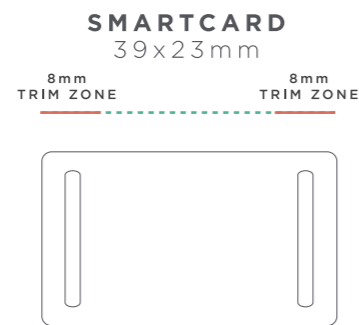

RFID ELASTIC WRISTBAND

SMARTCARD 20x180mm 65mmØ (Standard)

THIS IS A COMPUTER GENERATED PROOF.
COLOR APPROXIMATES FINAL PRINTED PRODUCT.
REFER TO PANTONE BOOK WHEN POSSIBLE.

1

SMARTCARD PRINT AND FINISH
(Full color print as standard)

2

FULL COLOR PRINT
(2 side print as standard)