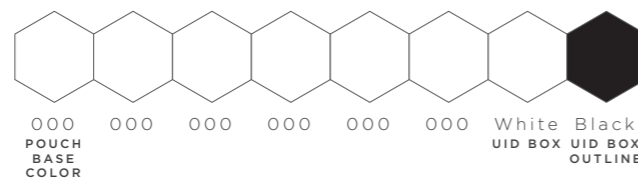

RFID ELASTIC XBAND

Woven on Printed 25x180mm 65mmØ (Standard)

THIS IS A COMPUTER GENERATED PROOF.
COLOR APPROXIMATES FINAL PRINTED PRODUCT.
REFER TO PANTONE BOOK WHEN POSSIBLE.

1

WOVEN POUCH COLORS

(Up to 8 spot colors)

2

FULL COLOR PRINT

(2 side print as standard)