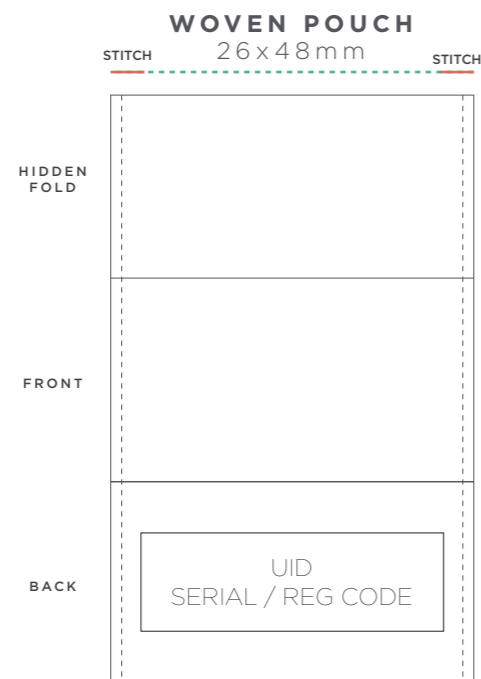

RFID ELASTIC XBAND

Woven on Printed 25x180mm 65mmØ (Standard)

THIS IS A COMPUTER GENERATED PROOF.
COLOR APPROXIMATES FINAL PRINTED PRODUCT.
REFER TO PANTONE BOOK WHEN POSSIBLE.

1

WOVEN POUCH COLORS

(Up to 8 spot colors)

2

FULL COLOR PRINT

(2 side print as standard)