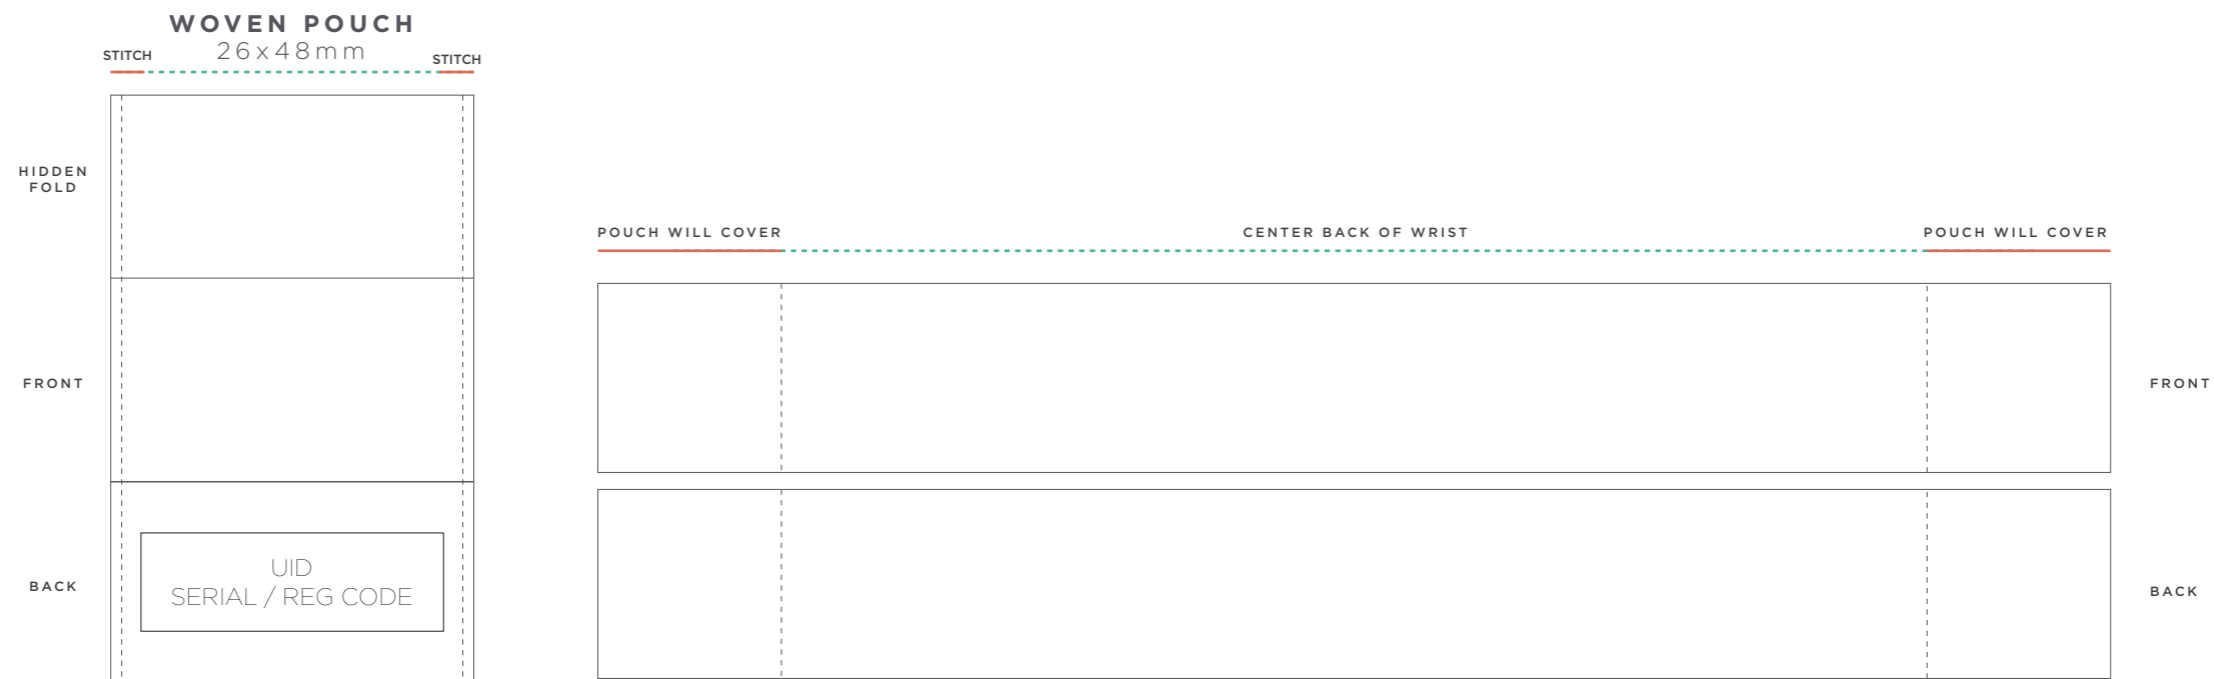

RFID ELASTIC XBAND

Woven on Printed 25x200mm 75mmØ (Large)

THIS IS A COMPUTER GENERATED PROOF.
COLOR APPROXIMATES FINAL PRINTED PRODUCT.
REFER TO PANTONE BOOK WHEN POSSIBLE.

1

WOVEN POUCH COLORS

(Up to 8 spot colors)

2

FULL COLOR PRINT

(2 side print as standard)