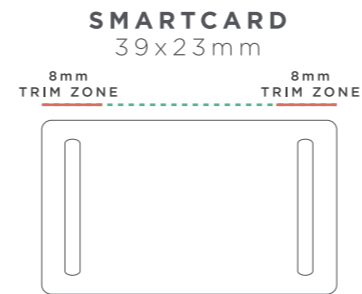

SECURE FABRIC WRISTBAND

SMARTCARD 20x350mm

THIS IS A COMPUTER GENERATED PROOF.
COLOR APPROXIMATES FINAL PRINTED PRODUCT.
REFER TO PANTONE BOOK WHEN POSSIBLE.

1

SMARTCARD PRINT AND FINISH

(Full color print as standard)

2

WOVEN WRISTBAND COLORS

(Up to 8 spot colors)

3

LOCK OPTION

(Black lock as standard)