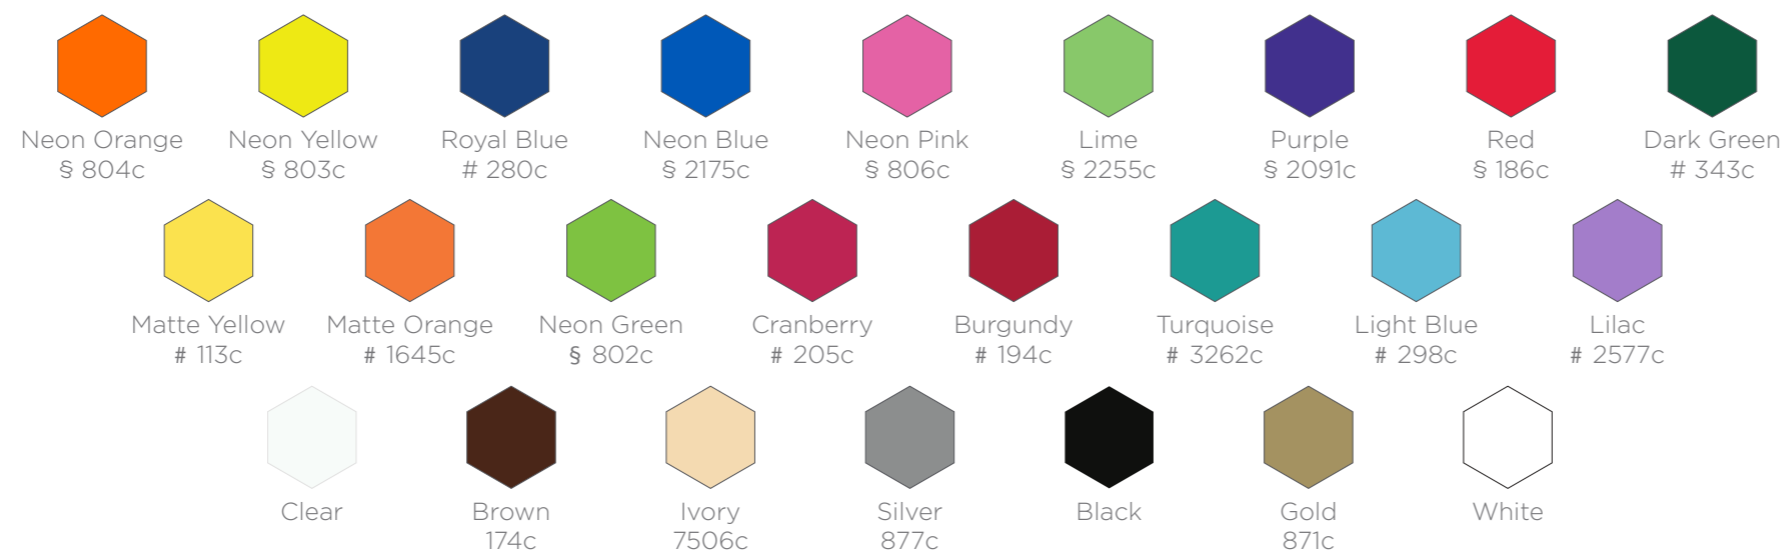

# VINYL WRISTBAND

## L Shape

BASE COLOUR

000c

PRINTED

Full Colour

### SUPPLYING ARTWORK ✂

Full Colour Print  
Artwork is Vector / Artwork 300dpi

Fonts have been outlined / packaged with art file  
Linked files have been embedded / packaged with art file

\*Socket and studs colors may vary

\* Pantone matching is not possible due to vinyl material, however we will endeavor to match as close as possible