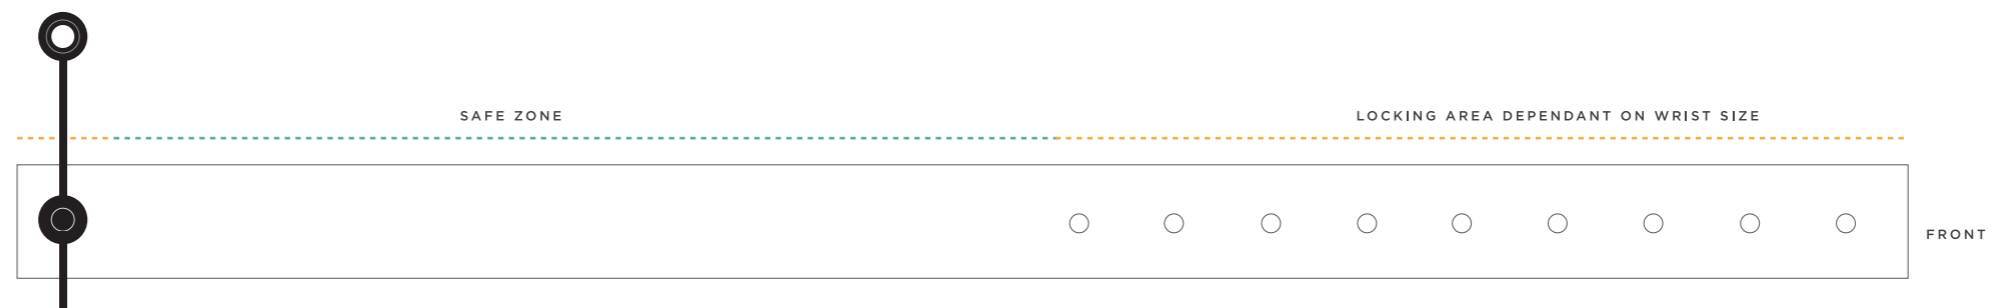

LOOP LOCK FABRIC WRISTBAND

15x250mm

THIS IS A COMPUTER GENERATED PROOF.
COLOUR APPROXIMATES FINAL PRINTED PRODUCT.
REFER TO PANTONE BOOK WHEN POSSIBLE.

1

WOVEN WRISTBAND COLOURS (Up to 8 spot colours)