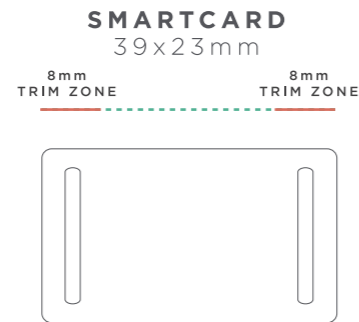

# RFID ELASTIC WRISTBAND

## SMARTCARD 20x160mm 55mmØ (Small)

THIS IS A COMPUTER GENERATED PROOF.  
COLOR APPROXIMATES FINAL PRINTED PRODUCT.  
REFER TO PANTONE BOOK WHEN POSSIBLE.

1

**SMARTCARD PRINT AND FINISH**  
(Full color print as standard)