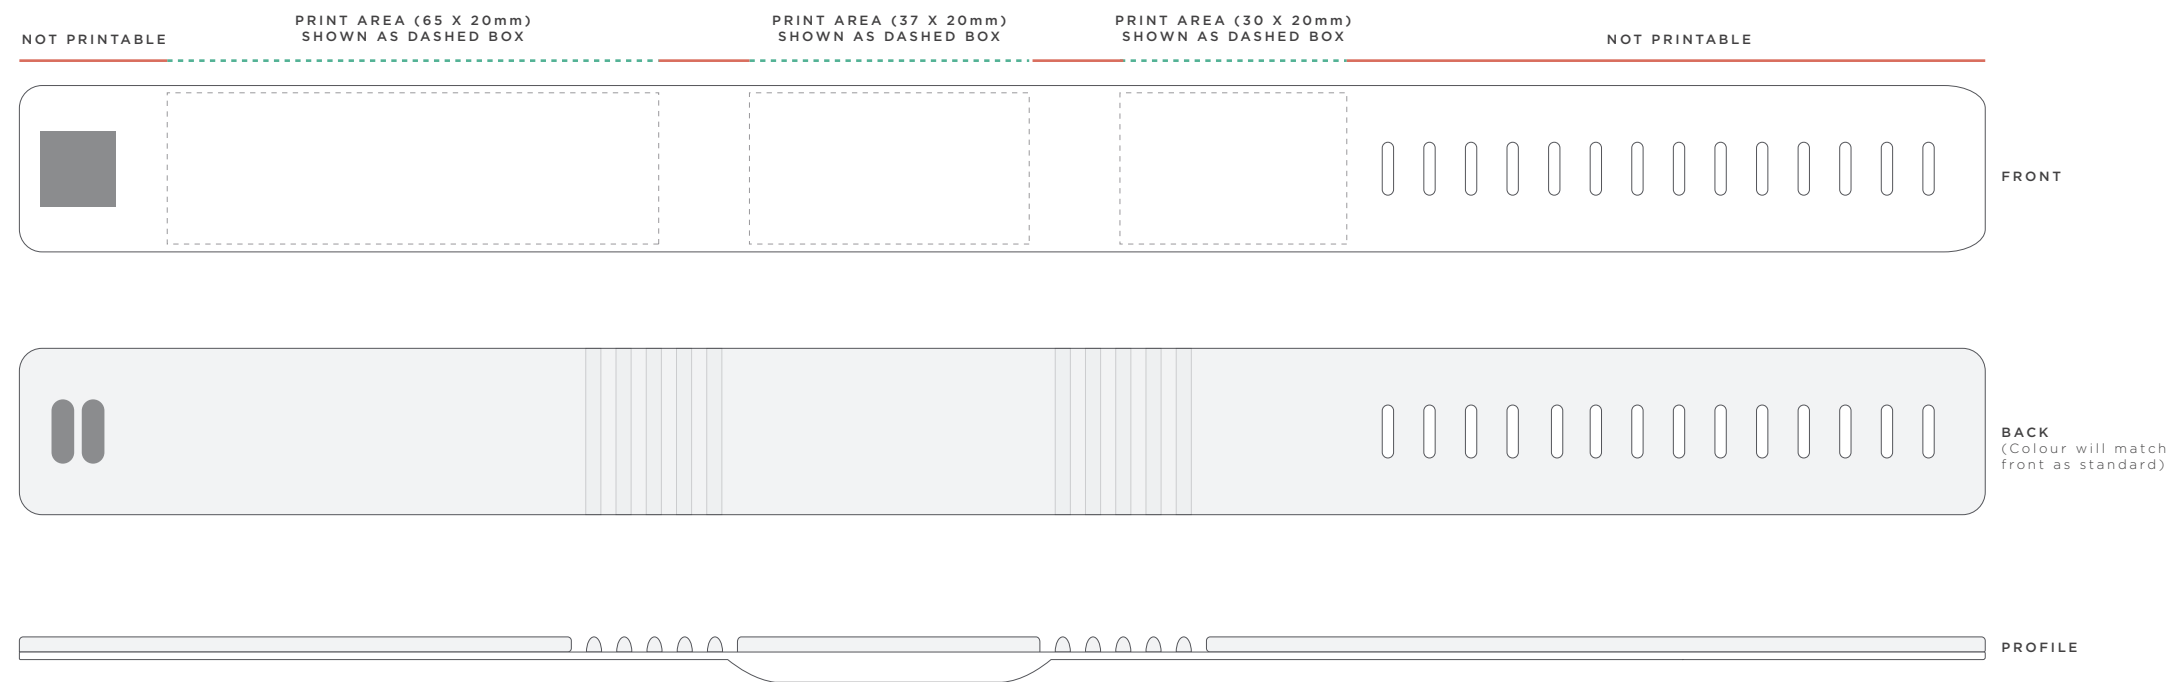

## TWO-TONED ADJUSTABLE 260mm

THIS IS A COMPUTER GENERATED PROOF.  
 COLOUR APPROXIMATES FINAL PRINTED PRODUCT.  
 REFER TO PANTONE BOOK WHEN POSSIBLE.

1

### LOCK COLOUR

(Silver is standard)

SILVER LOCK COLOUR