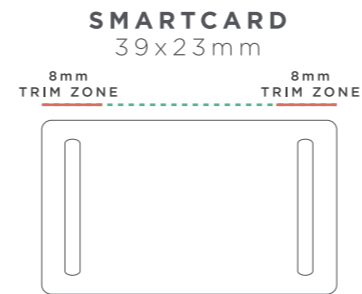

SECURE FABRIC WRISTBAND

SMARTCARD 16x350mm

THIS IS A COMPUTER GENERATED PROOF.
COLOR APPROXIMATES FINAL PRINTED PRODUCT.
REFER TO PANTONE BOOK WHEN POSSIBLE.

1

SMARTCARD PRINT AND FINISH

(Full color print as standard)

2

WOVEN WRISTBAND COLORS

(Up to 8 spot colors)

3

LOCK OPTION

(Black lock as standard)