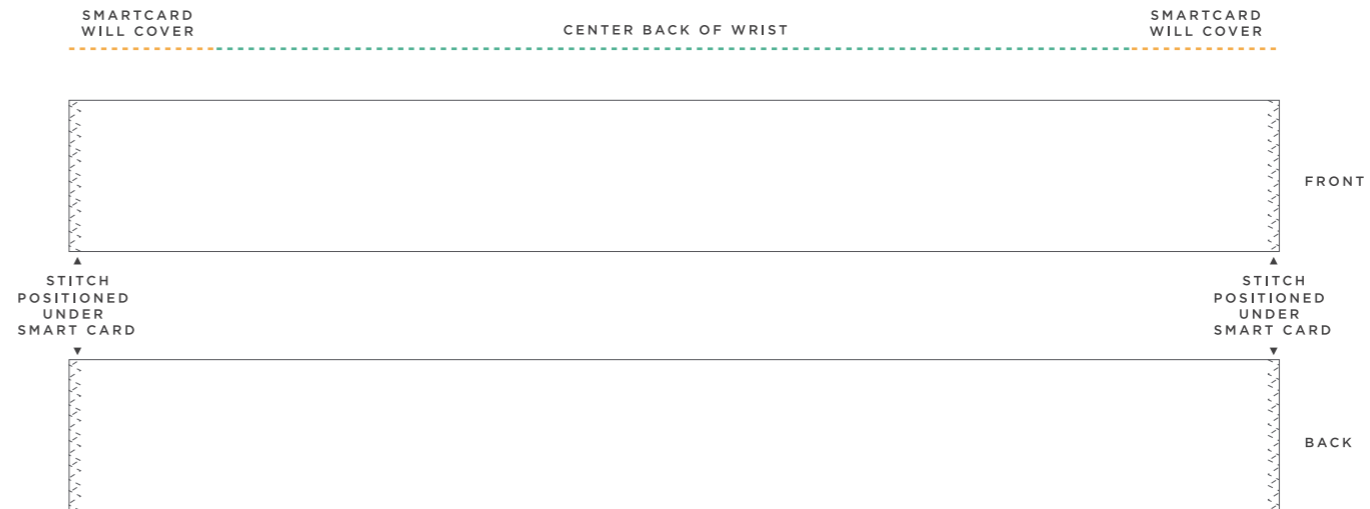

RFID ELASTIC WRISTBAND

OVAL SMARTCARD 20x160mm 55mmØ (Small)

THIS IS A COMPUTER GENERATED PROOF.
COLOR APPROXIMATES FINAL PRINTED PRODUCT.
REFER TO PANTONE BOOK WHEN POSSIBLE.

OVAL SMARTCARD 39x29mm

8mm TRIM ZONE 8mm TRIM ZONE

1

SMARTCARD PRINT AND FINISH (Full color print as standard)

2

FULL COLOR PRINT (2 side print as standard)