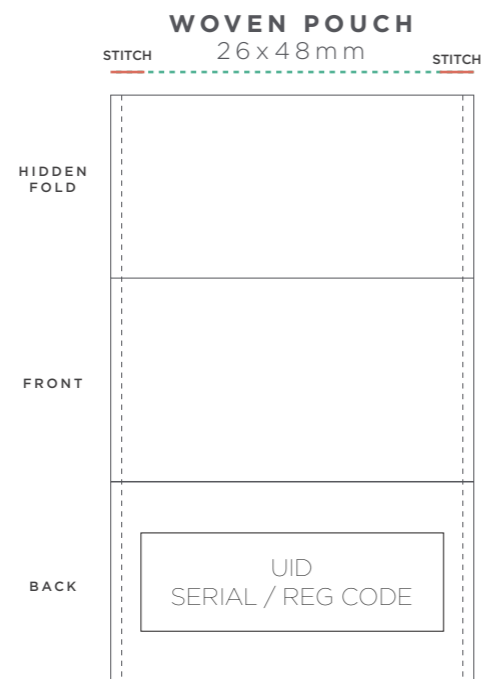

RFID ELASTIC XBAND

Woven on Printed 25x145mm 50mmØ (Child)

THIS IS A COMPUTER GENERATED PROOF.
COLOR APPROXIMATES FINAL PRINTED PRODUCT.
REFER TO PANTONE BOOK WHEN POSSIBLE.

1

WOVEN POUCH COLORS

(Up to 8 spot colors)

2

FULL COLOR PRINT

(2 side print as standard)