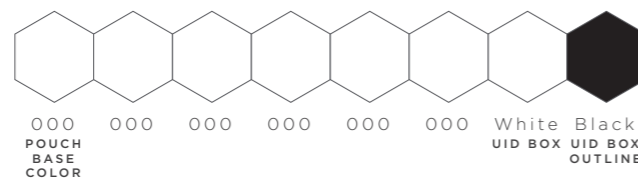

RFID ELASTIC XBAND

Woven on Printed 25x145mm 50mmØ (Child)

THIS IS A COMPUTER GENERATED PROOF.
COLOR APPROXIMATES FINAL PRINTED PRODUCT.
REFER TO PANTONE BOOK WHEN POSSIBLE.

1

WOVEN POUCH COLORS

(Up to 8 spot colors)

2

FULL COLOR PRINT

(2 side print as standard)