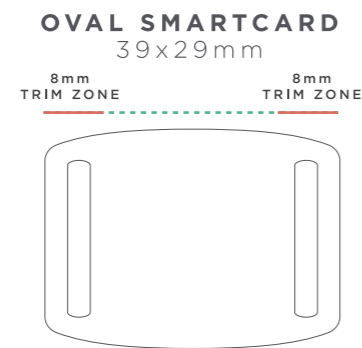

RFID ELASTIC WRISTBAND

OVAL SMARTCARD 20x145mm 50mmØ (Child)

THIS IS A COMPUTER GENERATED PROOF.
COLOR APPROXIMATES FINAL PRINTED PRODUCT.
REFER TO PANTONE BOOK WHEN POSSIBLE.

1

SMARTCARD PRINT AND FINISH

(Full color print as standard)

2

FULL COLOR PRINT

(2 side print as standard)