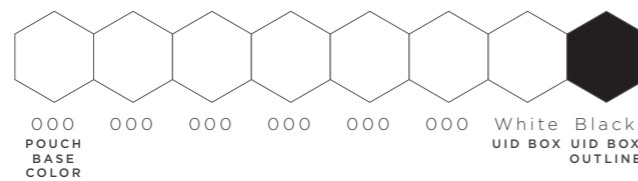

# RFID ELASTIC XBAND

Woven on Printed 20x145mm 50mmØ (Child)

THIS IS A COMPUTER GENERATED PROOF.  
COLOR APPROXIMATES FINAL PRINTED PRODUCT.  
REFER TO PANTONE BOOK WHEN POSSIBLE.

1

## WOVEN POUCH COLORS

(Up to 8 spot colors)

2