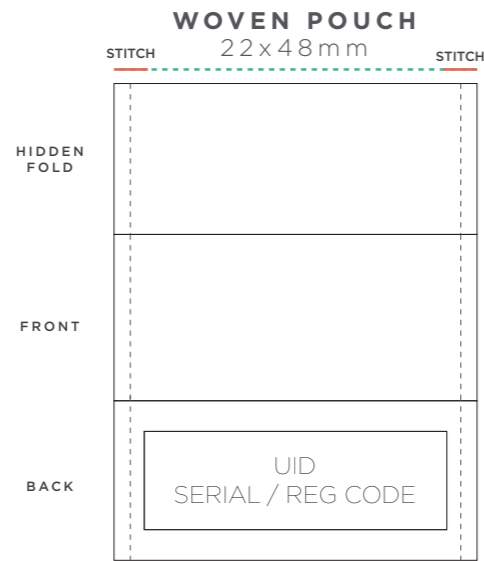

# RFID ELASTIC XBAND

Woven on Printed 20x145mm 50mmØ (Child)

THIS IS A COMPUTER GENERATED PROOF.  
COLOR APPROXIMATES FINAL PRINTED PRODUCT.  
REFER TO PANTONE BOOK WHEN POSSIBLE.

1

## WOVEN POUCH COLORS

(Up to 8 spot colors)

2

## FULL COLOR PRINT

(2 side print as standard)