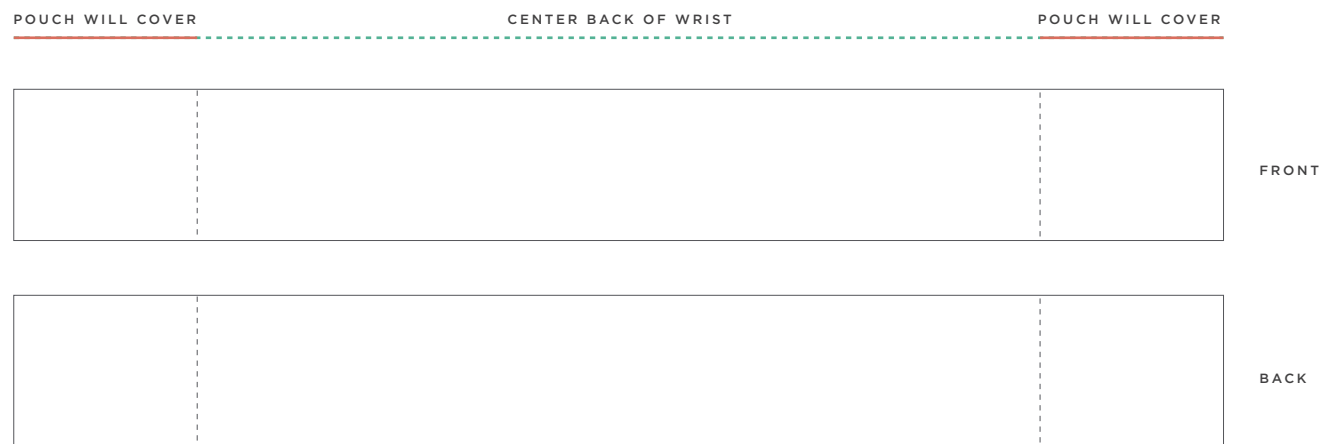

RFID ELASTIC XBAND

Woven on Printed 20x160mm 55mmØ (Small)

THIS IS A COMPUTER GENERATED PROOF.
COLOR APPROXIMATES FINAL PRINTED PRODUCT.
REFER TO PANTONE BOOK WHEN POSSIBLE.

1

WOVEN POUCH COLORS

(Up to 8 spot colors)

2

FULL COLOR PRINT

(2 side print as standard)