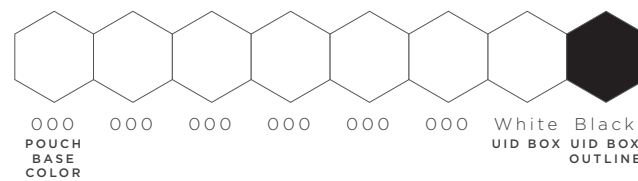

RFID ELASTIC XBAND

Woven on Printed 20x160mm 55mmØ (Small)

THIS IS A COMPUTER GENERATED PROOF.
COLOR APPROXIMATES FINAL PRINTED PRODUCT.
REFER TO PANTONE BOOK WHEN POSSIBLE.

1

WOVEN POUCH COLORS

(Up to 8 spot colors)

2

FULL COLOR PRINT

(2 side print as standard)