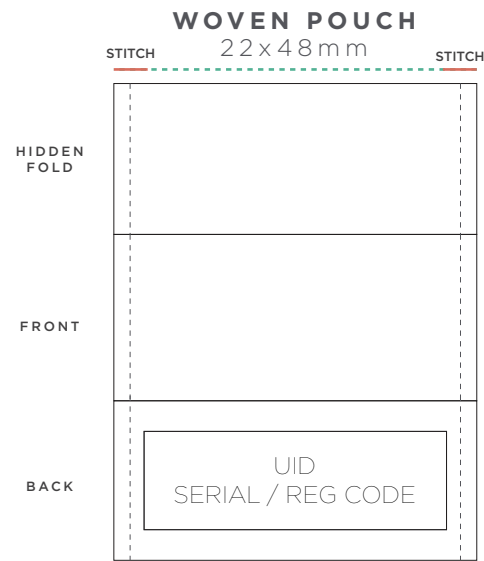

RFID ELASTIC XBAND

Woven on Printed 20x160mm 55mmØ (Small)

THIS IS A COMPUTER GENERATED PROOF.
COLOR APPROXIMATES FINAL PRINTED PRODUCT.
REFER TO PANTONE BOOK WHEN POSSIBLE.

1

WOVEN POUCH COLORS

(Up to 8 spot colors)

2

FULL COLOR PRINT

(2 side print as standard)