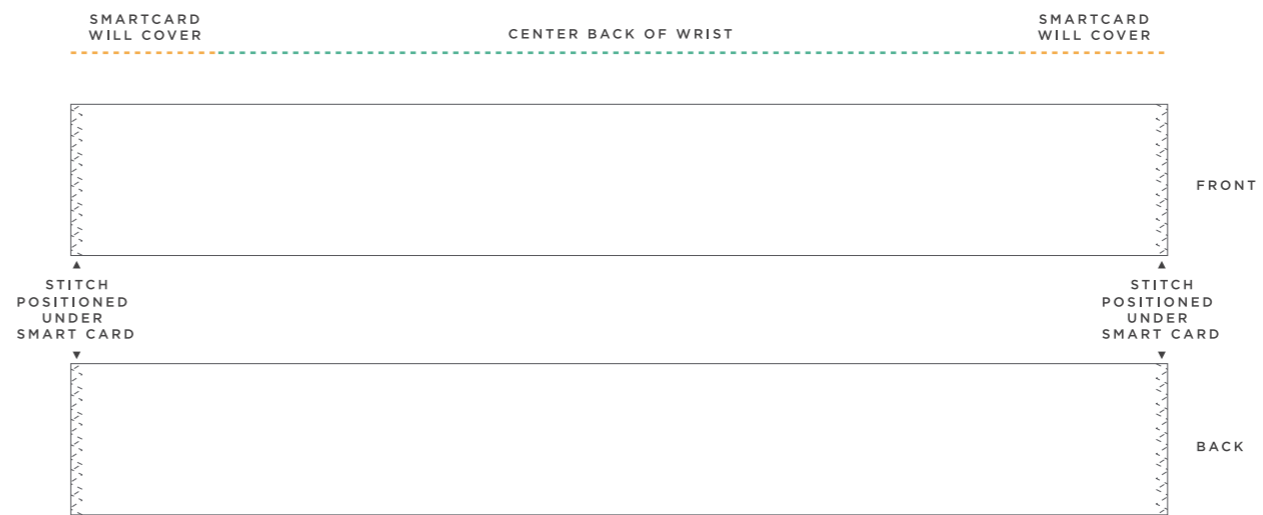

# RFID ELASTIC WRISTBAND

## SMARTCARD 20x145mm 50mmØ (Child)

THIS IS A COMPUTER GENERATED PROOF.  
COLOR APPROXIMATES FINAL PRINTED PRODUCT.  
REFER TO PANTONE BOOK WHEN POSSIBLE.

1

**SMARTCARD PRINT AND FINISH**  
(Full color print as standard)

2

**FULL COLOR PRINT**  
(2 side print as standard)