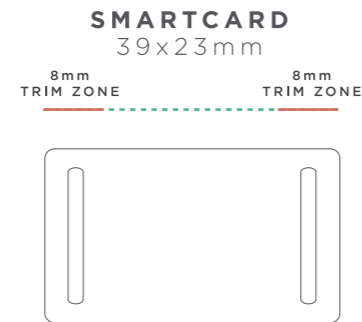

# RFID ELASTIC WRISTBAND

## SMARTCARD 20x145mm 50mmØ (Child)

THIS IS A COMPUTER GENERATED PROOF.  
COLOR APPROXIMATES FINAL PRINTED PRODUCT.  
REFER TO PANTONE BOOK WHEN POSSIBLE.

1

**SMARTCARD PRINT AND FINISH**  
(Full color print as standard)