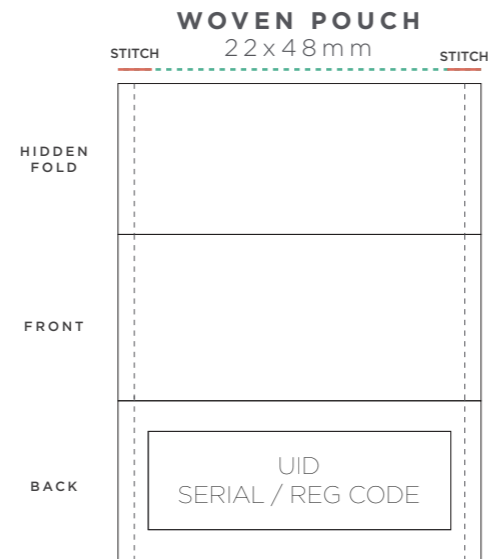

RFID ELASTIC XBAND

Woven on Printed 20x180mm 65mmØ (Standard)

THIS IS A COMPUTER GENERATED PROOF.
COLOR APPROXIMATES FINAL PRINTED PRODUCT.
REFER TO PANTONE BOOK WHEN POSSIBLE.

1

WOVEN POUCH COLORS

(Up to 8 spot colors)

2

FULL COLOR PRINT

(2 side print as standard)