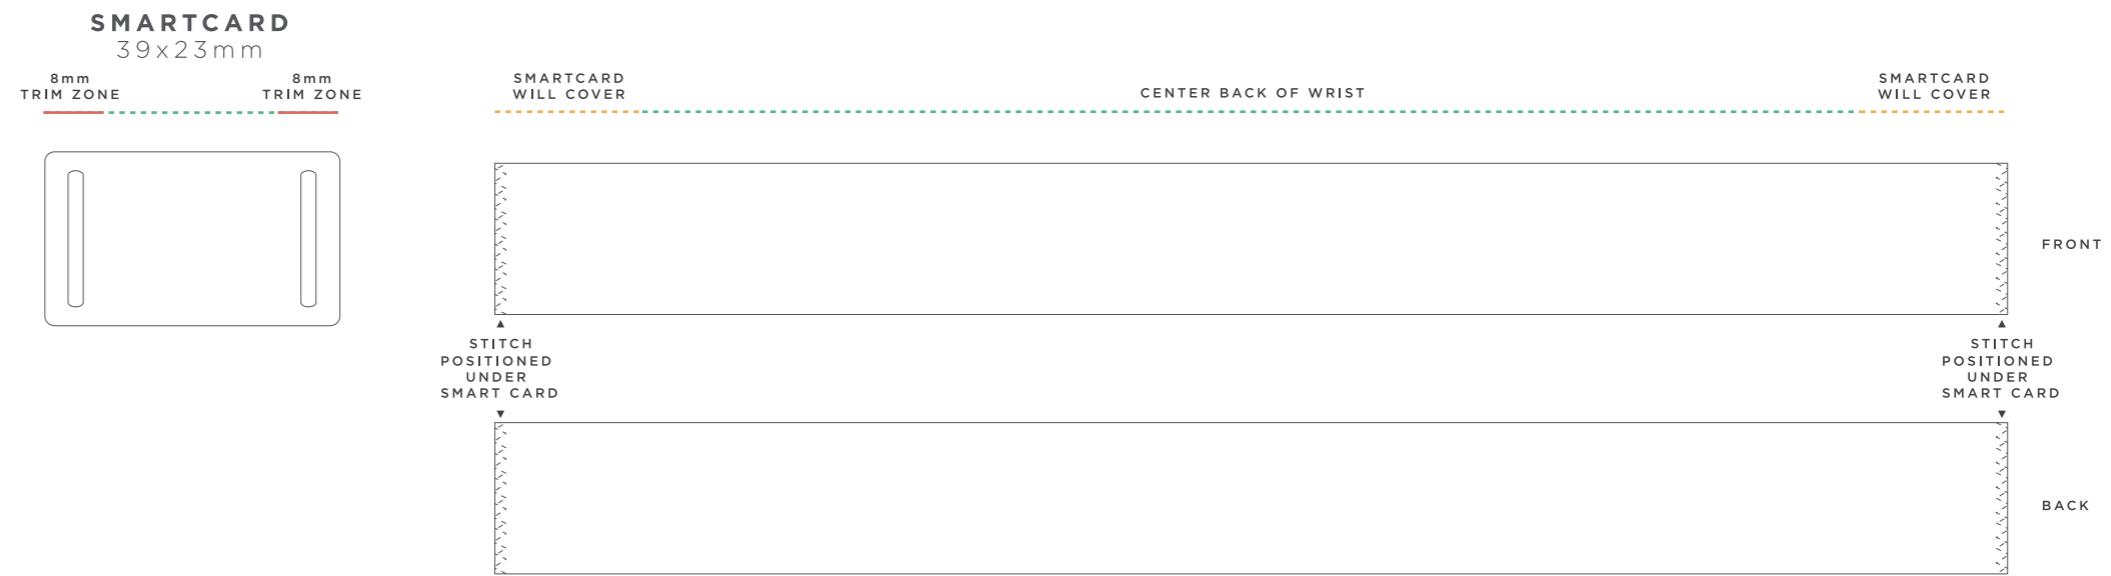

RFID ELASTIC WRISTBAND

SMARTCARD 20x200mm 75mmØ (Large)

THIS IS A COMPUTER GENERATED PROOF.
COLOR APPROXIMATES FINAL PRINTED PRODUCT.
REFER TO PANTONE BOOK WHEN POSSIBLE.

1

SMARTCARD PRINT AND FINISH
(Full color print as standard)

2

FULL COLOR PRINT
(2 side print as standard)