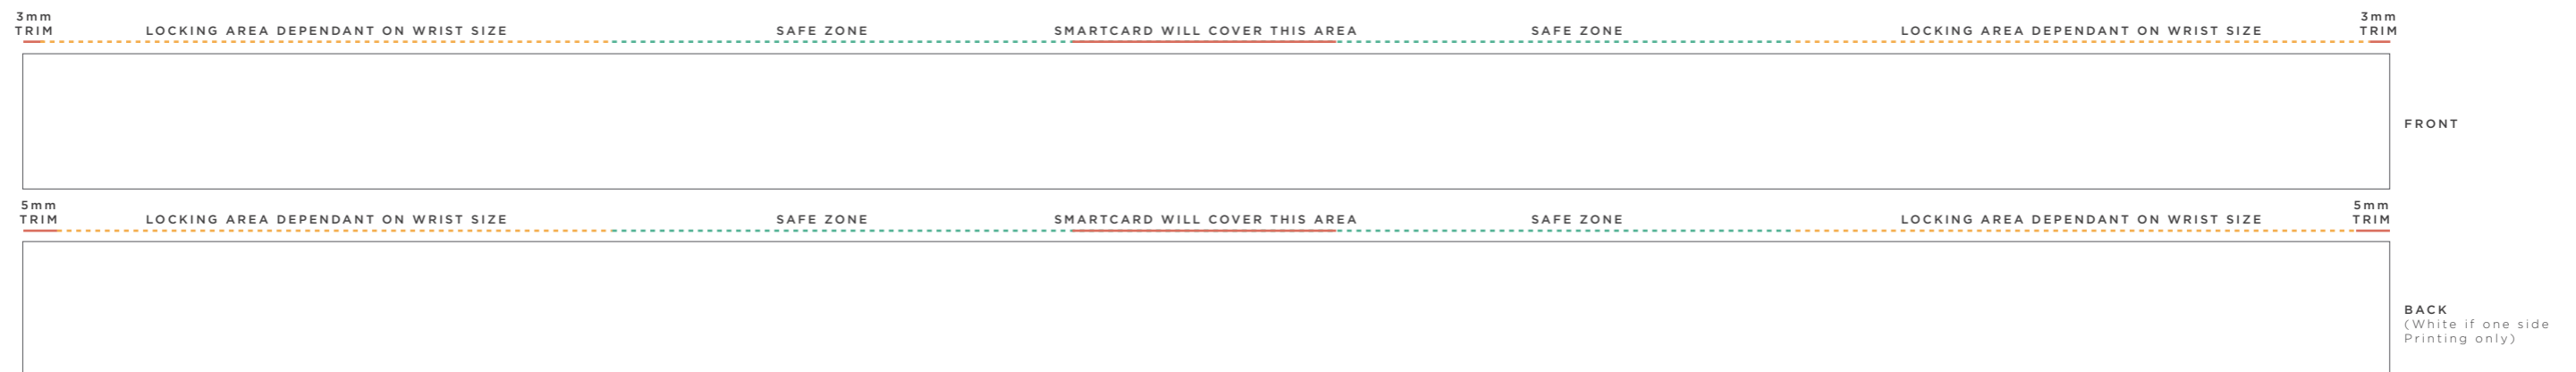

SECURE FABRIC WRISTBAND

OVAL SMARTCARD 20x350mm

THIS IS A COMPUTER GENERATED PROOF.
COLOR APPROXIMATES FINAL PRINTED PRODUCT.
REFER TO PANTONE BOOK WHEN POSSIBLE.

1

SMARTCARD PRINT AND FINISH

(Full color print as standard)

2

FULL COLOR PRINT

(2 side print as standard)

3

LOCK OPTION

(Black lock as standard)