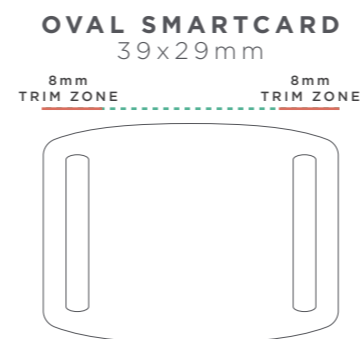

SECURE FABRIC WRISTBAND

OVAL SMARTCARD 20x350mm

THIS IS A COMPUTER GENERATED PROOF.
COLOR APPROXIMATES FINAL PRINTED PRODUCT.
REFER TO PANTONE BOOK WHEN POSSIBLE.

1

SMARTCARD PRINT AND FINISH

(Full color print as standard)

2

FULL COLOR PRINT

(2 side print as standard)

3

LOCK OPTION

(Black lock as standard)