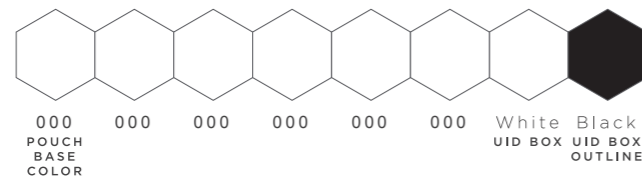

RFID SECURE XBAND

Woven on Woven 20x350mm

THIS IS A COMPUTER GENERATED PROOF.
COLOR APPROXIMATES FINAL PRINTED PRODUCT.
REFER TO PANTONE BOOK WHEN POSSIBLE.

1

WOVEN POUCH COLORS (Up to 8 spot colors)

2

WOVEN WRISTBAND COLORS (Up to 8 spot colors)

3

LOCK OPTION (Black lock as standard)