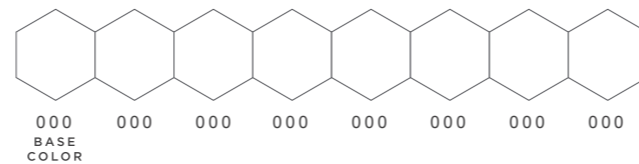

RFID SECURE XBAND

Woven on Woven 20x350mm

THIS IS A COMPUTER GENERATED PROOF.
COLOR APPROXIMATES FINAL PRINTED PRODUCT.
REFER TO PANTONE BOOK WHEN POSSIBLE.

1

WOVEN POUCH COLORS (Up to 8 spot colors)

2

WOVEN WRISTBAND COLORS (Up to 8 spot colors)

3

LOCK OPTION (Black lock as standard)