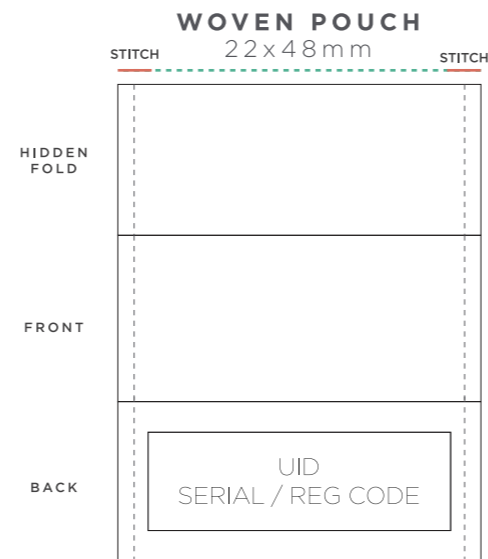

RFID SECURE XBAND

Woven on Woven 20x350mm

THIS IS A COMPUTER GENERATED PROOF.
COLOR APPROXIMATES FINAL PRINTED PRODUCT.
REFER TO PANTONE BOOK WHEN POSSIBLE.

1

WOVEN POUCH COLORS (Up to 8 spot colors)

2

WOVEN WRISTBAND COLORS (Up to 8 spot colors)

3

LOCK OPTION (Black lock as standard)