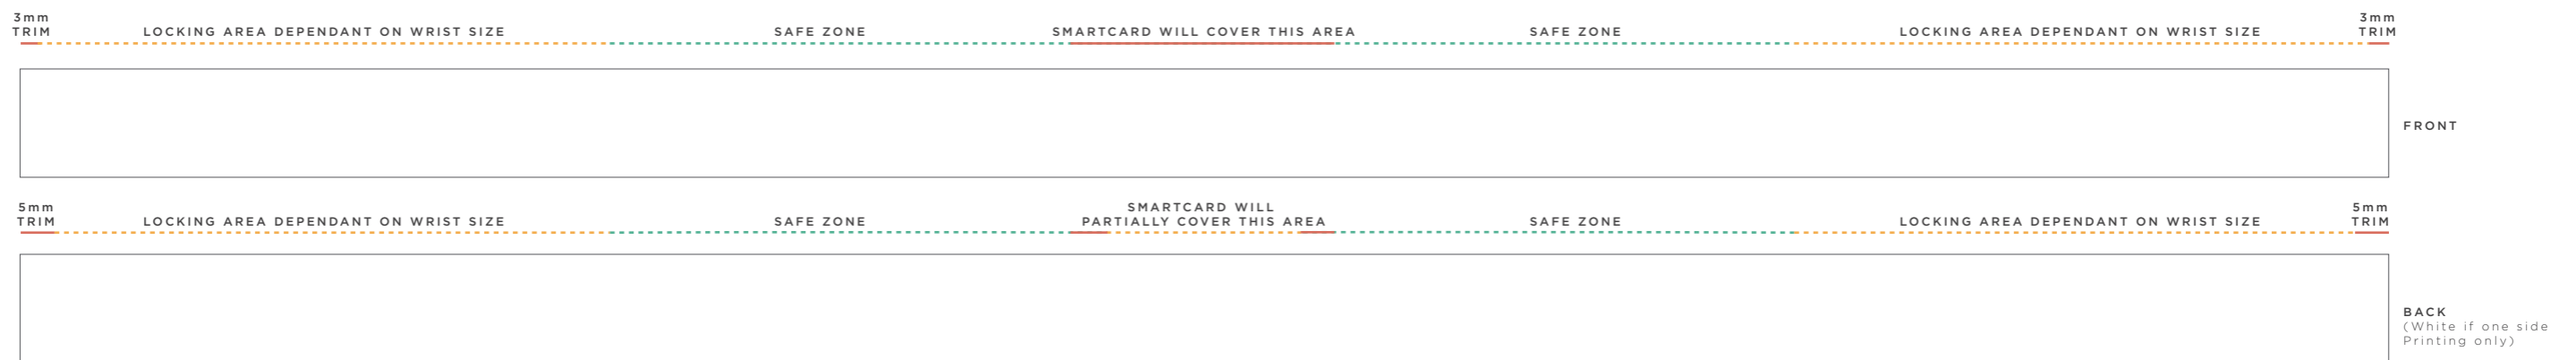

RFID SECURE FABRIC WRISTBAND

LED Smartcard 16x350mm

THIS IS A COMPUTER GENERATED PROOF.
 COLOR APPROXIMATES FINAL PRINTED PRODUCT.
 REFER TO PANTONE BOOK WHEN POSSIBLE.

OPAQUE LED SMARTCARD
 39x30mm

1

LED SMARTCARD COLOR
 (White is standard)

2

FULL COLOR PRINT
 (2 side print as standard)

3

LOCK OPTION
 (Black lock as standard)