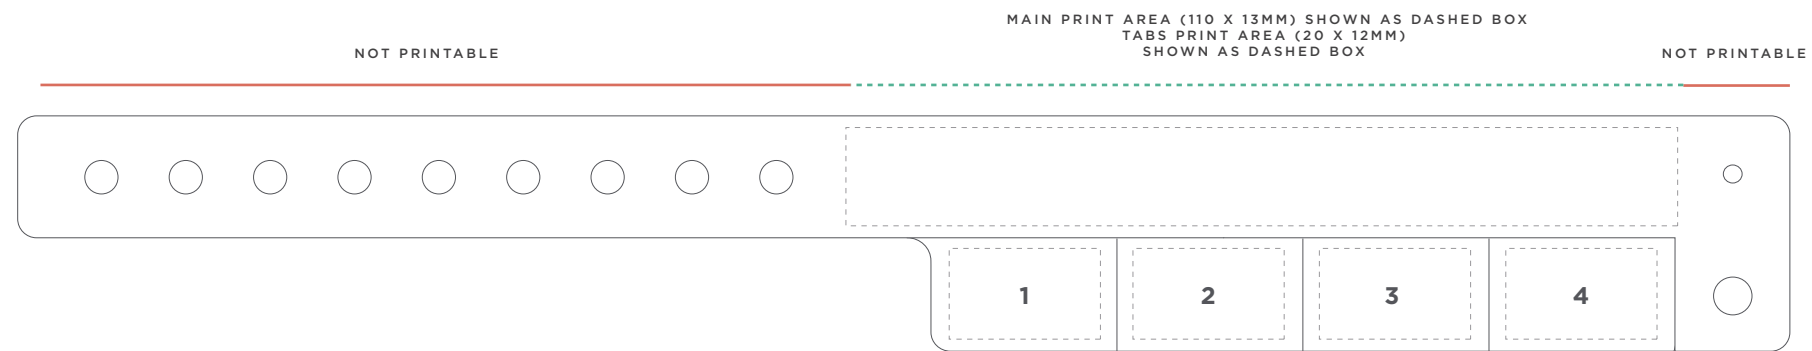

VINYL WRISTBAND

TABBED WRISTBAND (4 TAB)

THIS IS A COMPUTER GENERATED PROOF.
 COLOR APPROXIMATES FINAL PRINTED PRODUCT.
 REFER TO PANTONE BOOK WHEN POSSIBLE.

SOCKET AND STUDS COLORS MAY VARY

ONE COLOR SCREEN PRINT (22 Base Stock Colors)