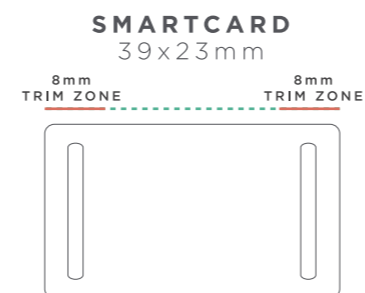

## SMARTCARD 16x350mm

THIS IS A COMPUTER GENERATED PROOF.  
COLOUR APPROXIMATES FINAL PRINTED PRODUCT.  
REFER TO PANTONE BOOK WHEN POSSIBLE.

1

### WOVEN WRISTBAND COLOURS

(Up to 8 spot colours)

3