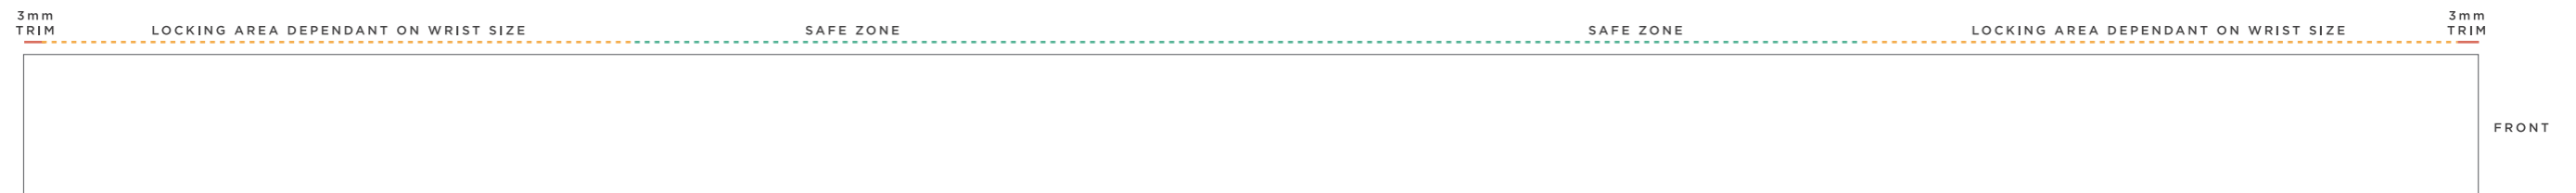

ADJUSTABLE FABRIC WRISTBAND

20x350mm

THIS IS A COMPUTER GENERATED PROOF.
COLOR APPROXIMATES FINAL PRINTED PRODUCT.
REFER TO PANTONE BOOK WHEN POSSIBLE.

1

WOVEN WRISTBAND COLORS

(Up to 8 spot colors)

2

LOCK OPTION

(Black lock as standard)