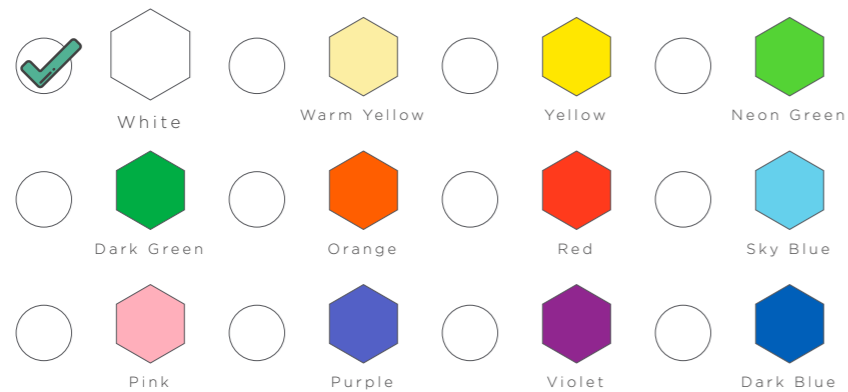

RFID SECURE FABRIC WRISTBAND

LED Smartcard 20x350mm

THIS IS A COMPUTER GENERATED PROOF.
COLOR APPROXIMATES FINAL PRINTED PRODUCT.
REFER TO PANTONE BOOK WHEN POSSIBLE.

OPAQUE LED SMARTCARD
39x30mm

1

LED SMARTCARD COLOR

(White is standard)

2

WOVEN WRISTBAND COLORS

(Up to 8 spot colors)

3

LOCK OPTION

(Black lock as standard)