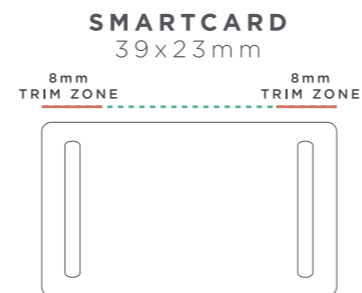

SECURE FABRIC WRISTBAND

SMARTCARD 20x350mm

THIS IS A COMPUTER GENERATED PROOF.
COLOUR APPROXIMATES FINAL PRINTED PRODUCT.
REFER TO PANTONE BOOK WHEN POSSIBLE.

1

SMARTCARD PRINT AND FINISH

(Full colour print as standard)

2

WOVEN WRISTBAND COLOURS

(Up to 8 spot colours)

3

LOCK OPTION

(Black lock as standard)