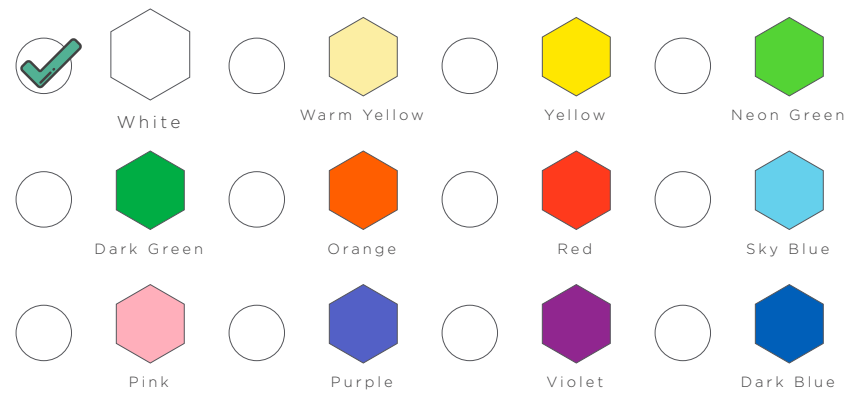

RFID ADJUSTABLE FABRIC WRISTBAND

LED Smartcard 16x350mm

THIS IS A COMPUTER GENERATED PROOF.
COLOR APPROXIMATES FINAL PRINTED PRODUCT.
REFER TO PANTONE BOOK WHEN POSSIBLE.

OPAQUE LED SMARTCARD
39x30mm

1

LED SMARTCARD COLOR
(White is standard)

2

WOVEN WRISTBAND COLORS
(Up to 8 spot colors)

3

LOCK OPTION
(Black lock as standard)