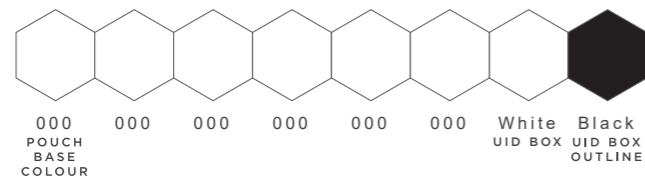

RFID LOOP LOCK WITH POUCH

Woven on Printed 16x250mm

THIS IS A COMPUTER GENERATED PROOF.
COLOUR APPROXIMATES FINAL PRINTED PRODUCT.
REFER TO PANTONE BOOK WHEN POSSIBLE.

1

WOVEN POUCH COLOURS (Up to 8 spot colours)

2

FULL COLOUR PRINT (2 side print as standard)

3

LOCK OPTION (Black lock as standard)