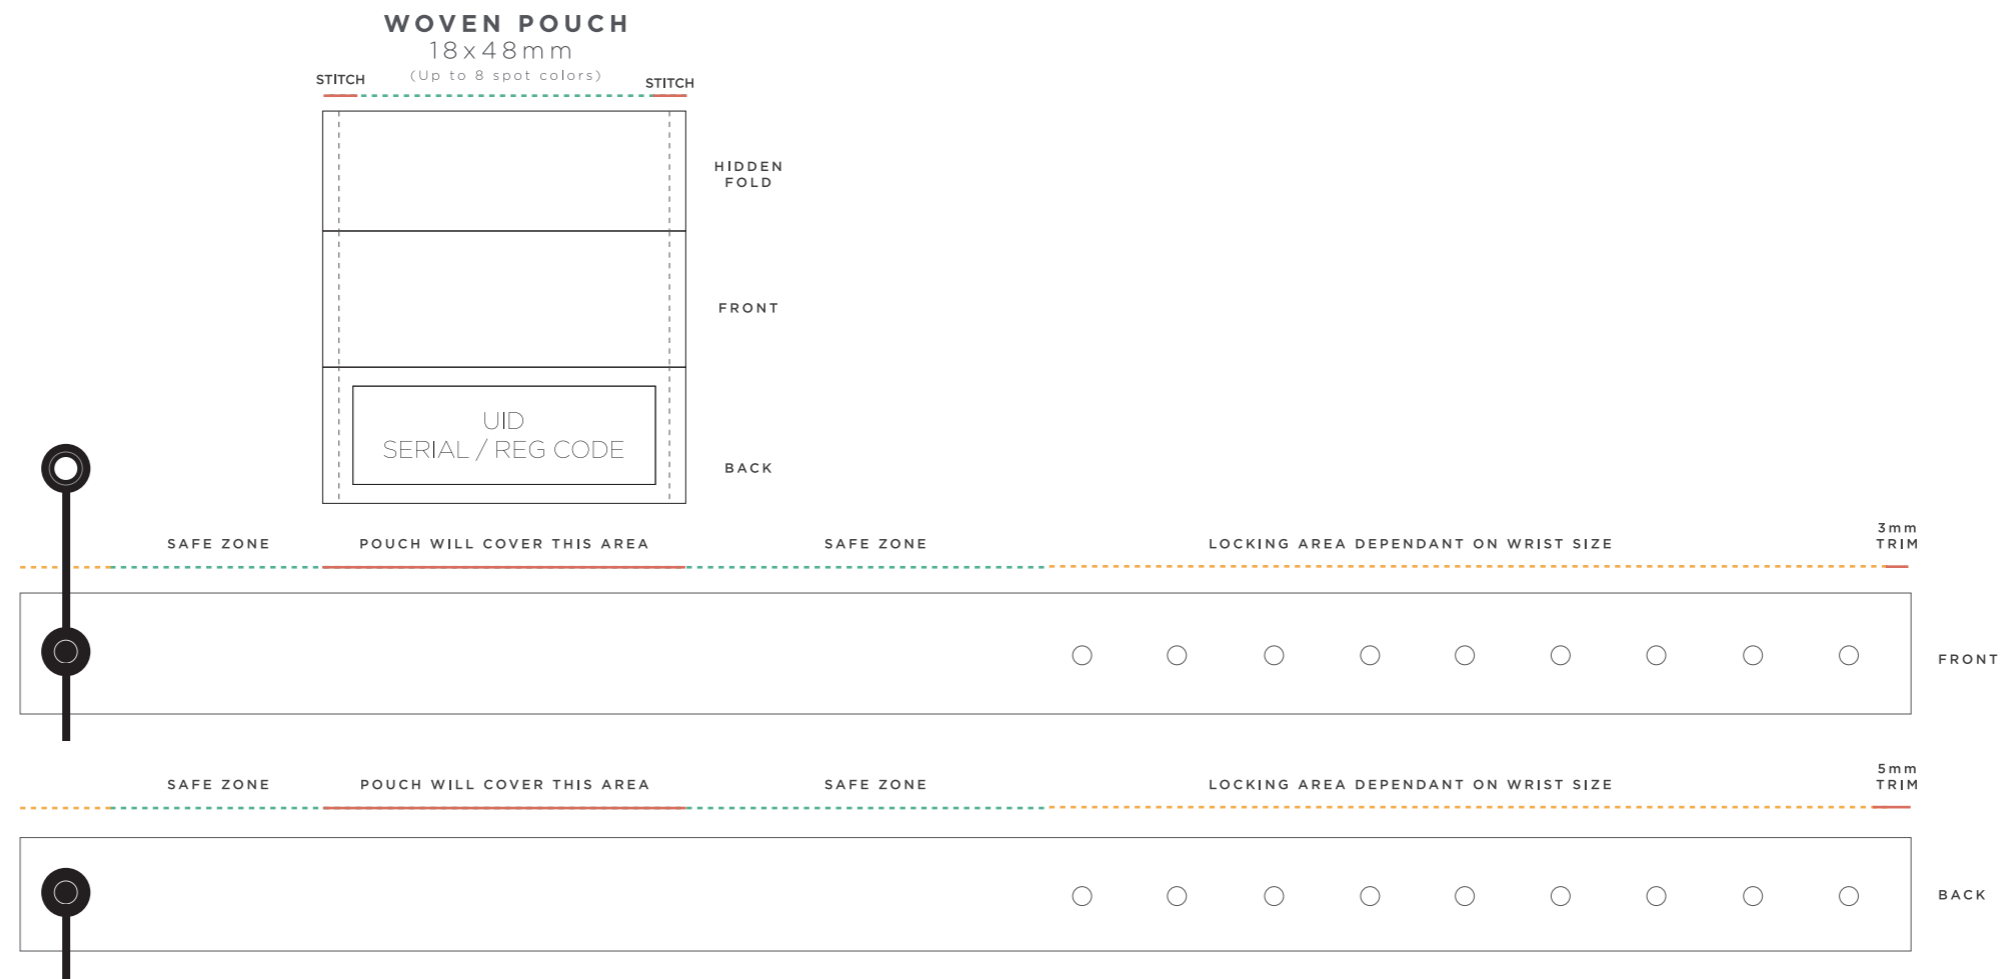

RFID LOOP LOCK WITH POUCH

Woven on Printed 16x250mm

THIS IS A COMPUTER GENERATED PROOF.
COLOUR APPROXIMATES FINAL PRINTED PRODUCT.
REFER TO PANTONE BOOK WHEN POSSIBLE.

1

WOVEN POUCH COLOURS (Up to 8 spot colours)

2

FULL COLOUR PRINT (2 side print as standard)

3

LOCK OPTION (Black lock as standard)