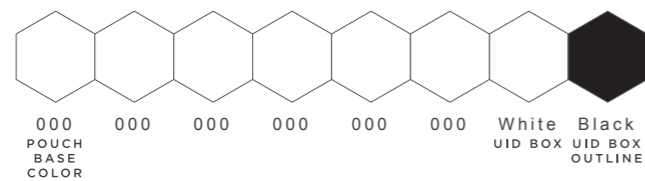

RFID LOOP LOCK WITH POUCH

Woven on Woven 20x250mm

THIS IS A COMPUTER GENERATED PROOF.
COLOR APPROXIMATES FINAL PRINTED PRODUCT.
REFER TO PANTONE BOOK WHEN POSSIBLE.

1

WOVEN POUCH COLORS

(Up to 8 spot colors)

2

WOVEN WRISTBAND COLORS

(Up to 8 spot colors)

3

LOCK OPTION

(Black lock as standard)