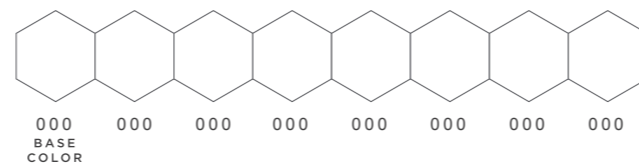

RFID LOOP LOCK WITH POUCH

Woven on Woven 20x250mm

THIS IS A COMPUTER GENERATED PROOF.
COLOR APPROXIMATES FINAL PRINTED PRODUCT.
REFER TO PANTONE BOOK WHEN POSSIBLE.

1

WOVEN POUCH COLORS

(Up to 8 spot colors)

2

WOVEN WRISTBAND COLORS

(Up to 8 spot colors)

3

LOCK OPTION

(Black lock as standard)