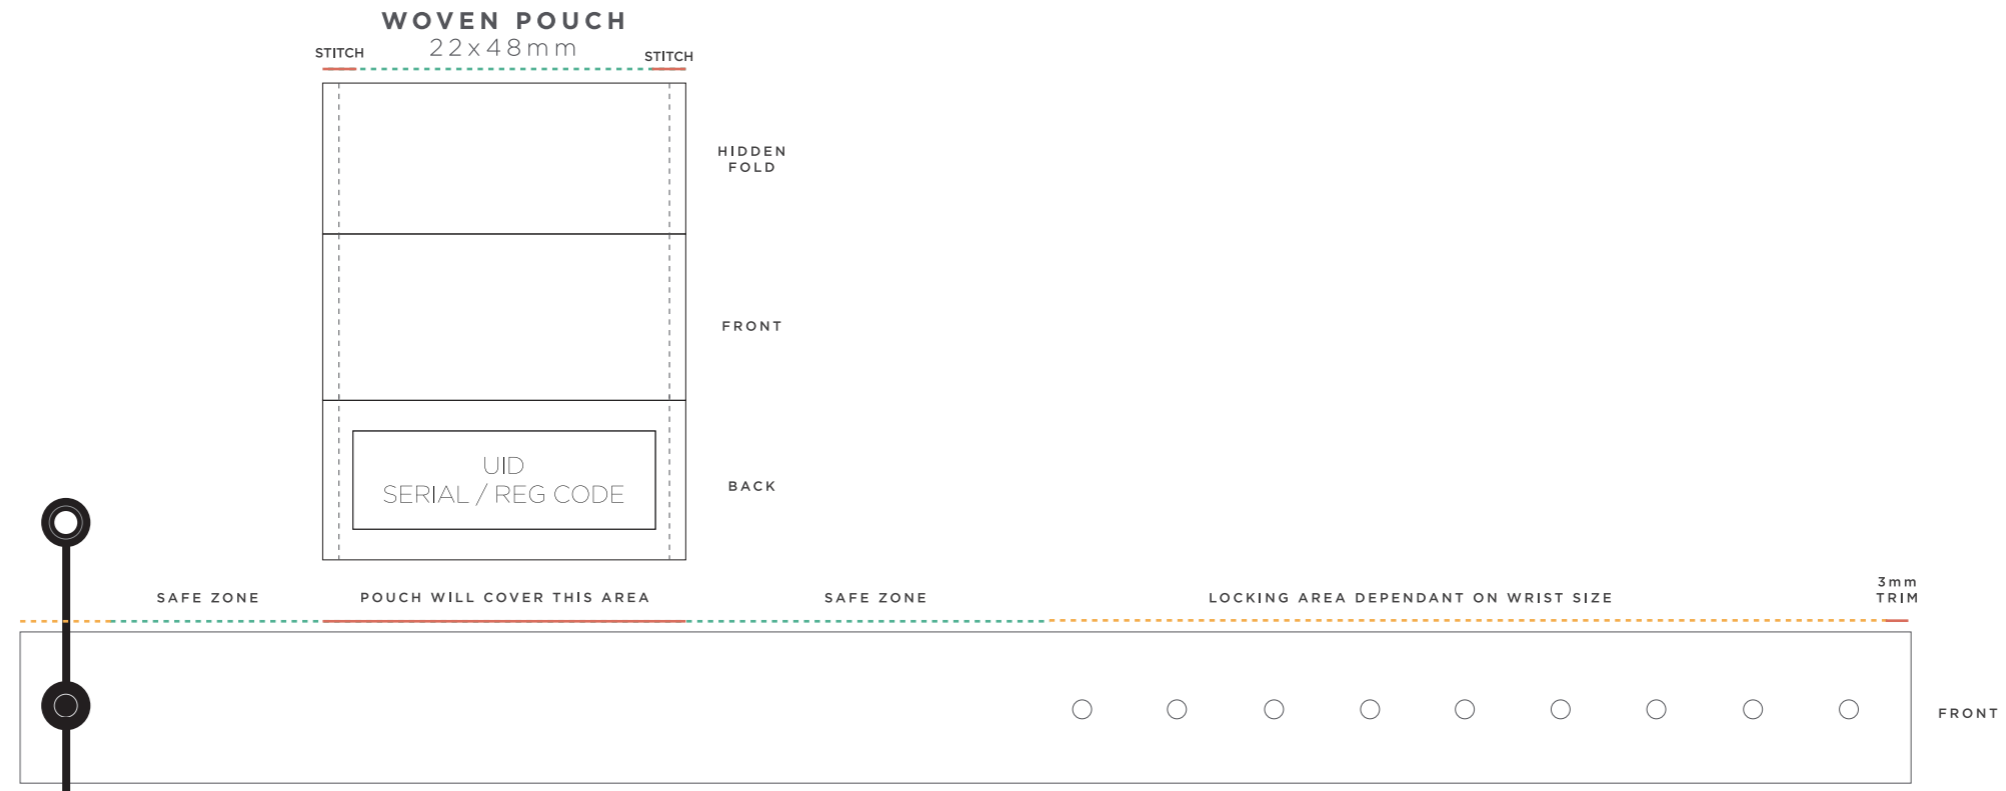

RFID LOOP LOCK WITH POUCH

Woven on Woven 20x250mm

THIS IS A COMPUTER GENERATED PROOF.
COLOR APPROXIMATES FINAL PRINTED PRODUCT.
REFER TO PANTONE BOOK WHEN POSSIBLE.

1

WOVEN POUCH COLORS

(Up to 8 spot colors)

2

WOVEN WRISTBAND COLORS

(Up to 8 spot colors)

3

LOCK OPTION

(Black lock as standard)