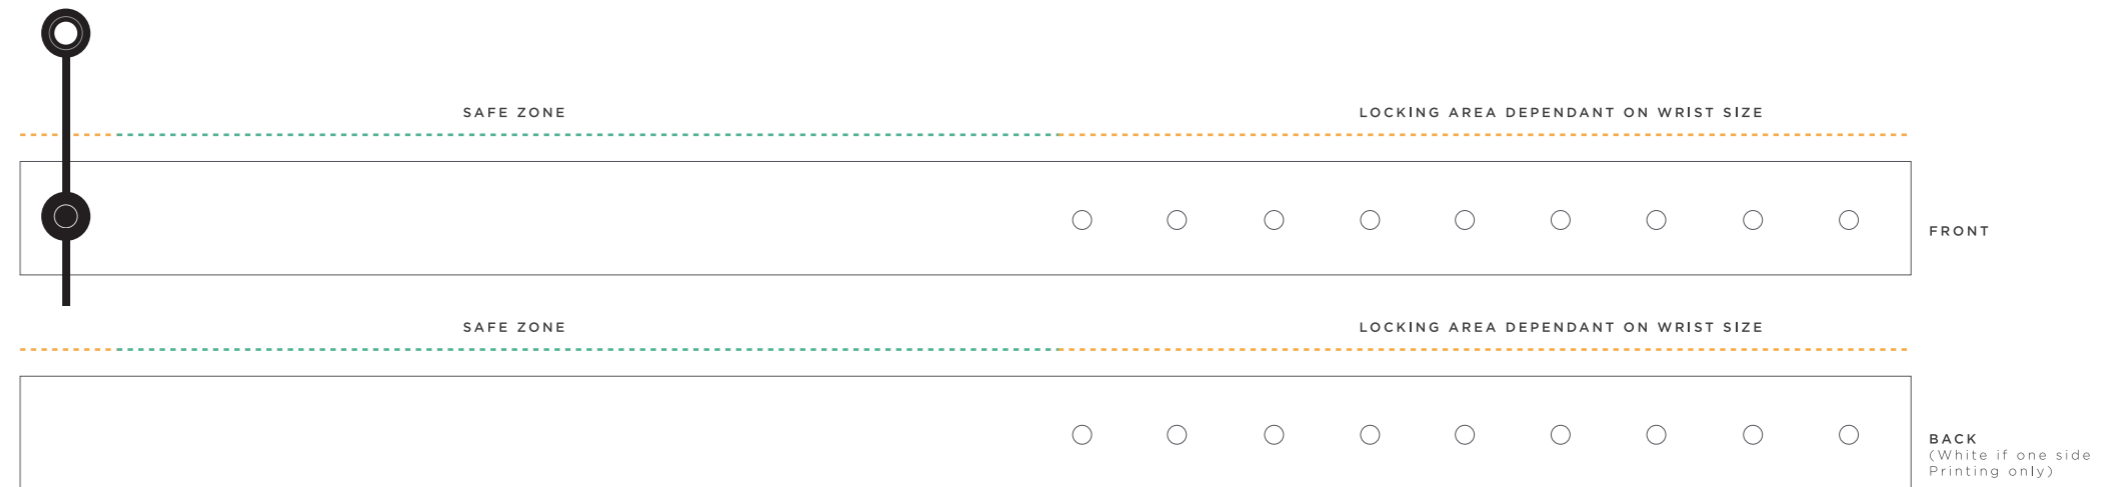

LOOP LOCK FABRIC WRISTBAND

15x250mm

THIS IS A COMPUTER GENERATED PROOF.
COLOR APPROXIMATES FINAL PRINTED PRODUCT.
REFER TO PANTONE BOOK WHEN POSSIBLE.

FULL COLOR PRINT
(1 side print as standard)

ONE SIDE

TWO SIDE

000
BAND BASE
COLOR