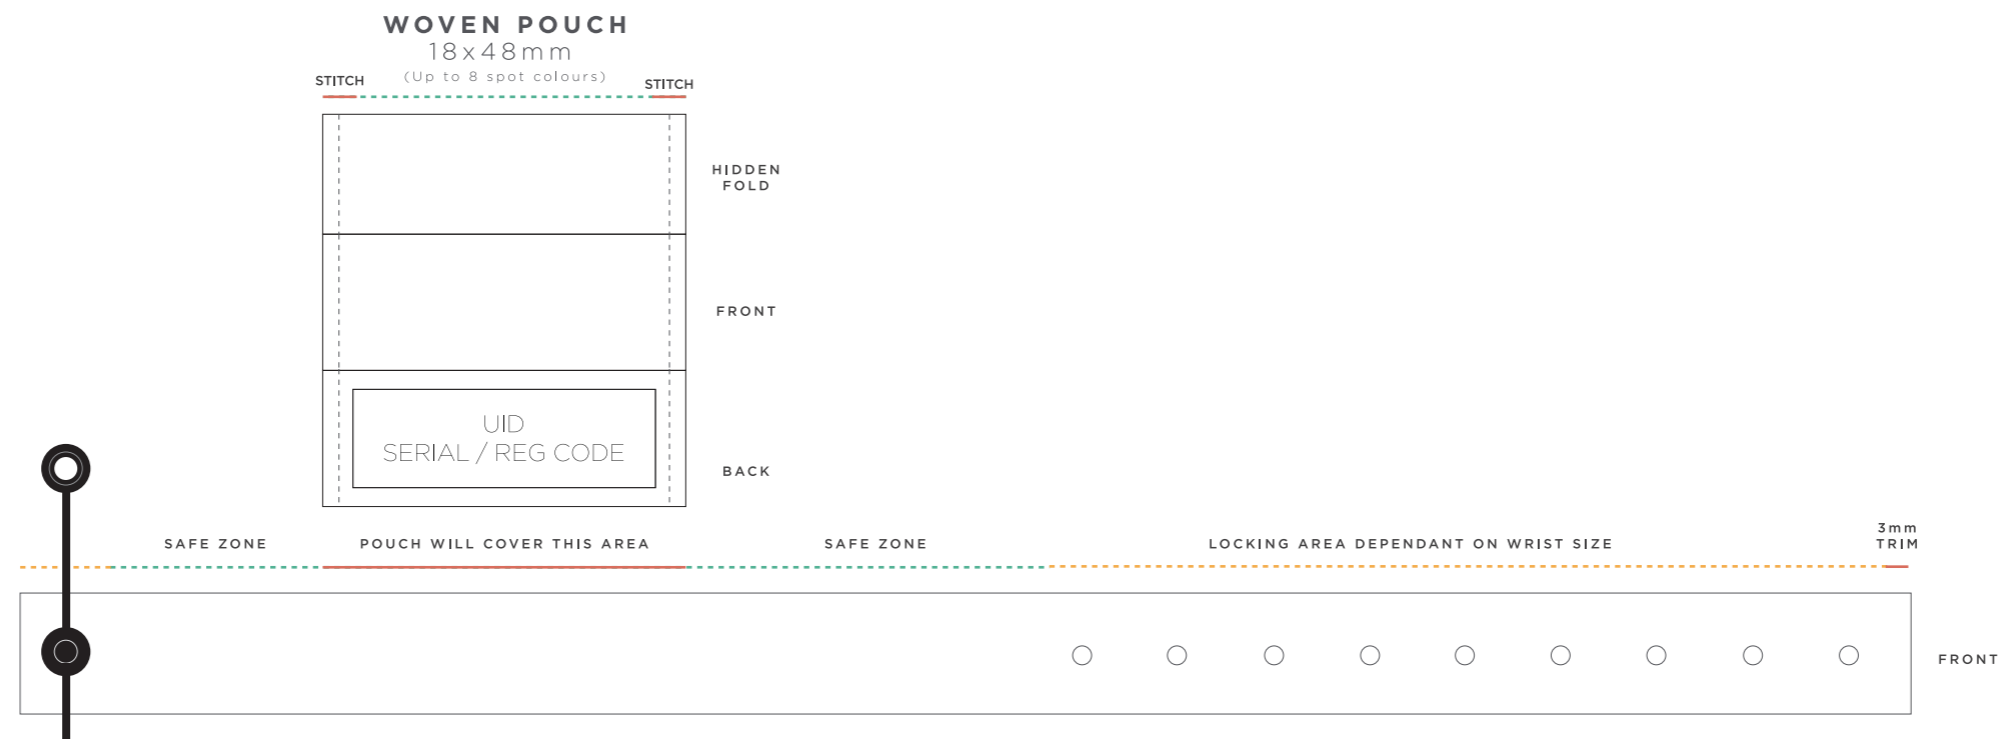

RFID LOOP LOCK WITH POUCH

Woven on Woven 16x250mm

THIS IS A COMPUTER GENERATED PROOF.
COLOUR APPROXIMATES FINAL PRINTED PRODUCT.
REFER TO PANTONE BOOK WHEN POSSIBLE.