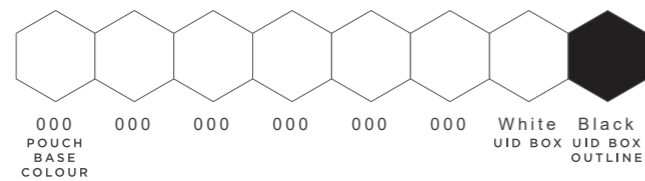

## Woven on Woven 16x250mm

THIS IS A COMPUTER GENERATED PROOF.  
COLOUR APPROXIMATES FINAL PRINTED PRODUCT.  
REFER TO PANTONE BOOK WHEN POSSIBLE.

1

### WOVEN POUCH COLOURS

(Up to 8 spot colours)

2

### WOVEN WRISTBAND COLOURS

(Up to 8 spot colours)

3