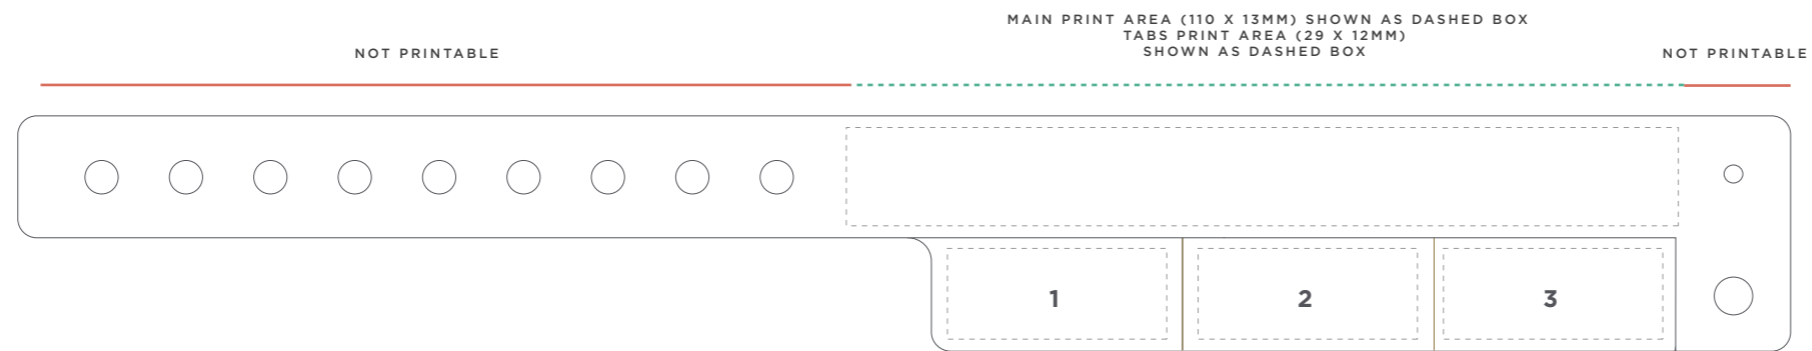

VINYL WRISTBAND

TABBED WRISTBAND (3 TAB)

THIS IS A COMPUTER GENERATED PROOF.
 COLOR APPROXIMATES FINAL PRINTED PRODUCT.
 REFER TO PANTONE BOOK WHEN POSSIBLE.

SOCKET AND STUDS COLORS MAY VARY

ONE COLOR SCREEN PRINT