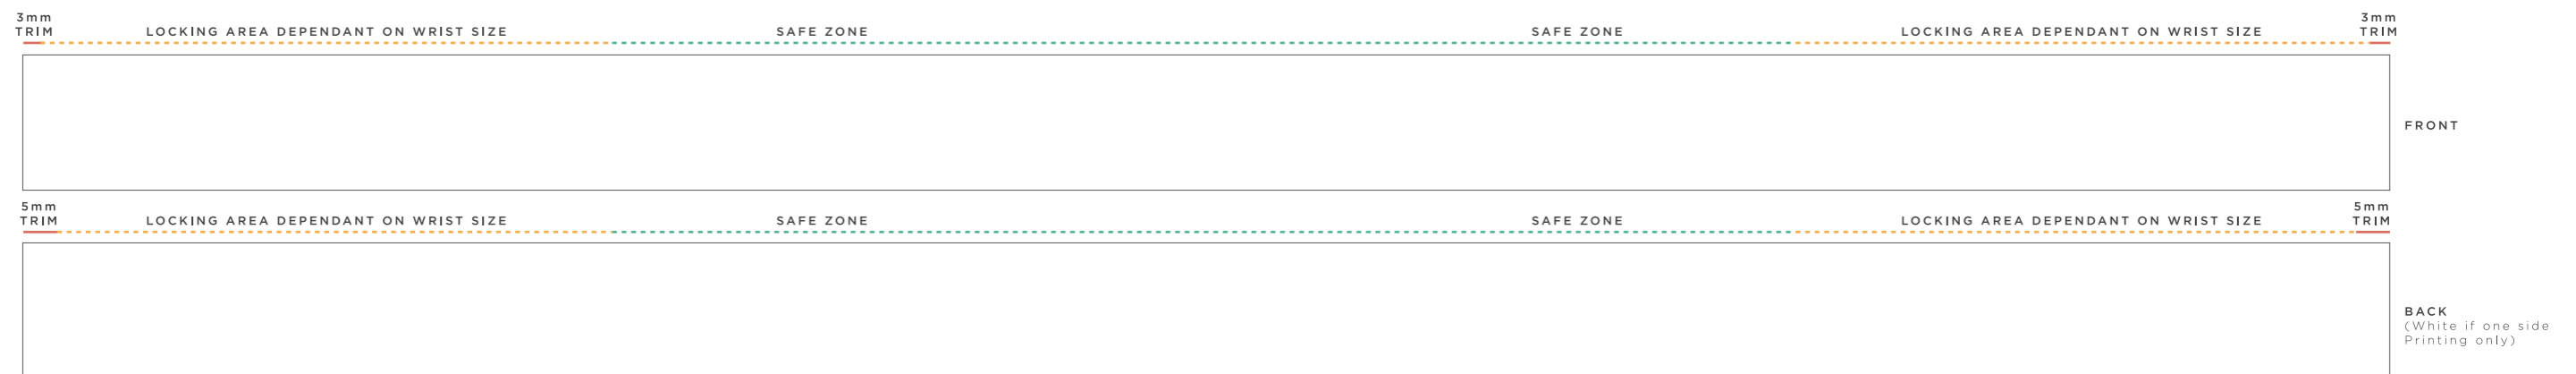

# ADJUSTABLE FABRIC WRISTBAND

20x350mm

THIS IS A COMPUTER GENERATED PROOF.  
COLOUR APPROXIMATES FINAL PRINTED PRODUCT.  
REFER TO PANTONE BOOK WHEN POSSIBLE.

1

**FULL COLOUR PRINT**  
(2 side print as standard)

- ONE SIDE
- TWO SIDE

000  
BAND BASE  
COLOUR

2

**LOCK OPTION**  
(Black lock as standard)

-  ADJUSTABLE SLIM SLIDER
-  ADJUSTABLE ROUND BEAD
-  WOODEN BEAD
-  METAL BEAD

Black  
LOCK  
COLOUR