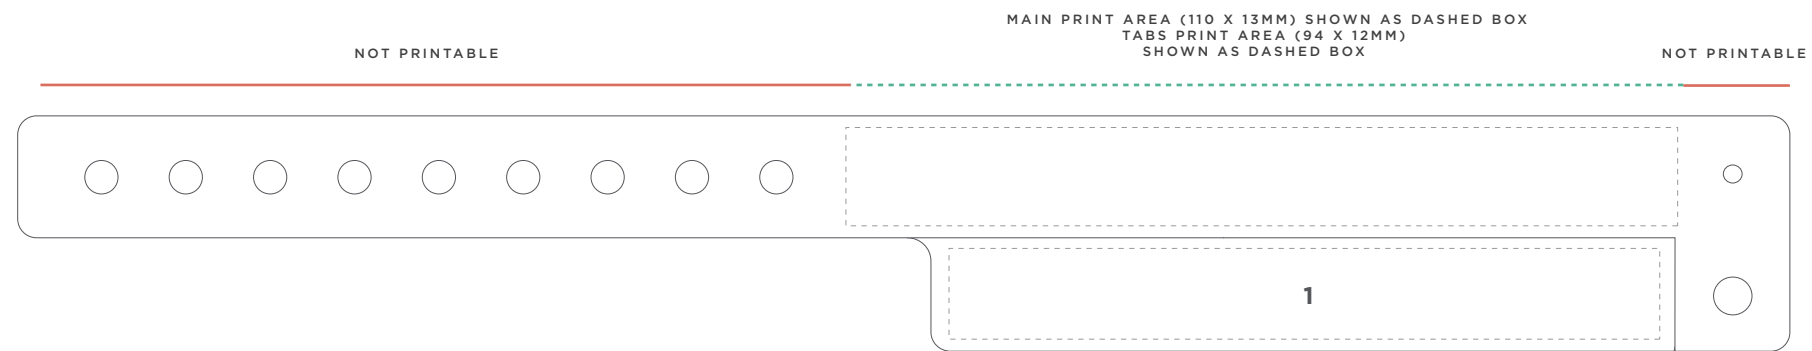

VINYL WRISTBAND

TABBED WRISTBAND (1 TAB)

THIS IS A COMPUTER GENERATED PROOF.
 COLOR APPROXIMATES FINAL PRINTED PRODUCT.
 REFER TO PANTONE BOOK WHEN POSSIBLE.

SOCKET AND STUDS COLORS MAY VARY

ONE COLOR SCREEN PRINT (22 Base Stock Colors)