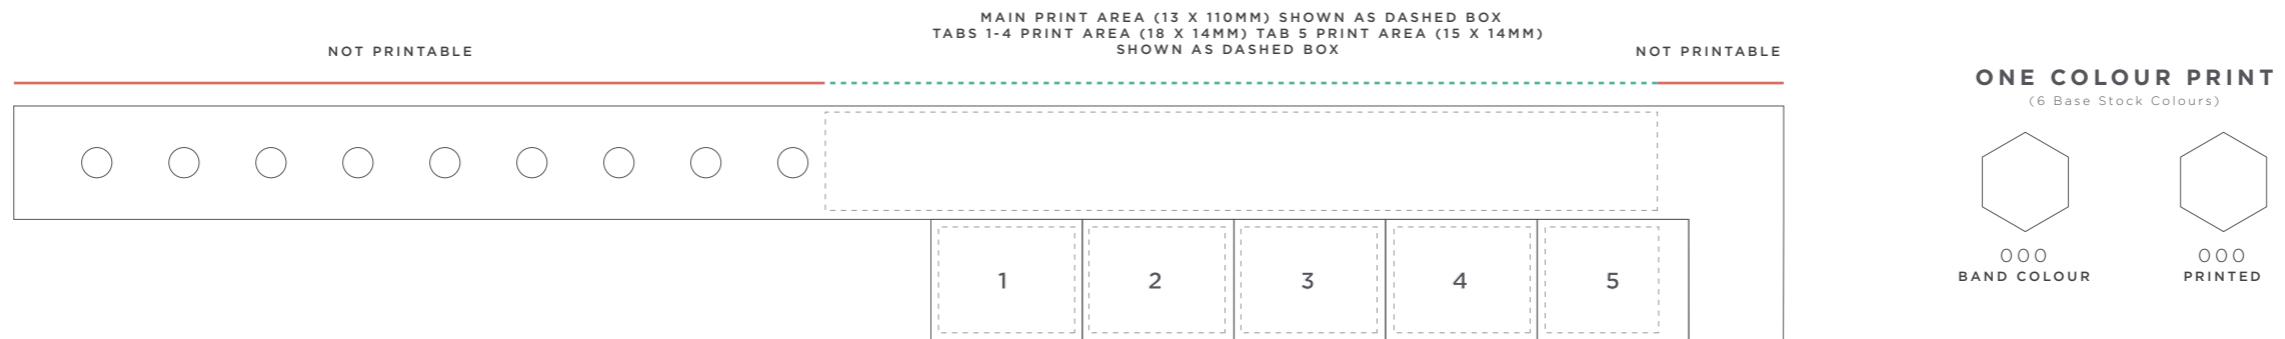

VINYL WRISTBAND

TABBED BAND (5 TAB)

By submitting your approval of the order & artwork, you are accountable & agree all the details on the order & artwork are accurate to your requests. Once we receive your mandatory email approval, production will begin. If you make any changes to the order after your approval, you will be financially responsible for what has been produced & timelines may be affected. Due to differing screen resolutions, the colours in the template are a guide. The Pantones denoted in the artwork will be used for matching, but the colours of the final product may have a max variance of 5-10%.

SOCKET AND STUDS COLOURS MAY VARY

COLOURS AVAILABLE