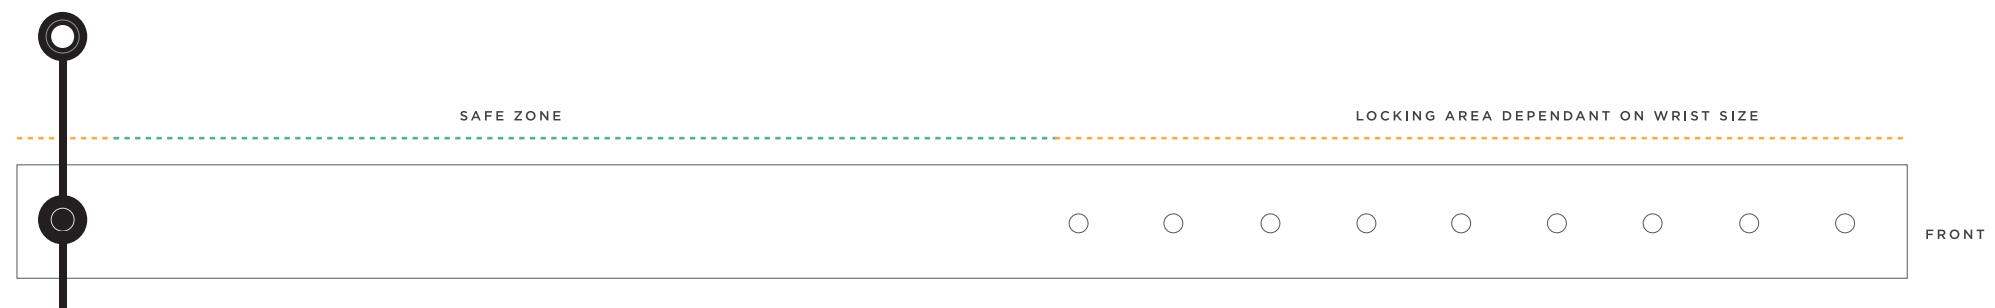

# LOOP LOCK FABRIC WRISTBAND

15x250mm

THIS IS A COMPUTER GENERATED PROOF.  
COLOR APPROXIMATES FINAL PRINTED PRODUCT.  
REFER TO PANTONE BOOK WHEN POSSIBLE.

1

## WOVEN WRISTBAND COLORS (Up to 8 spot colors)