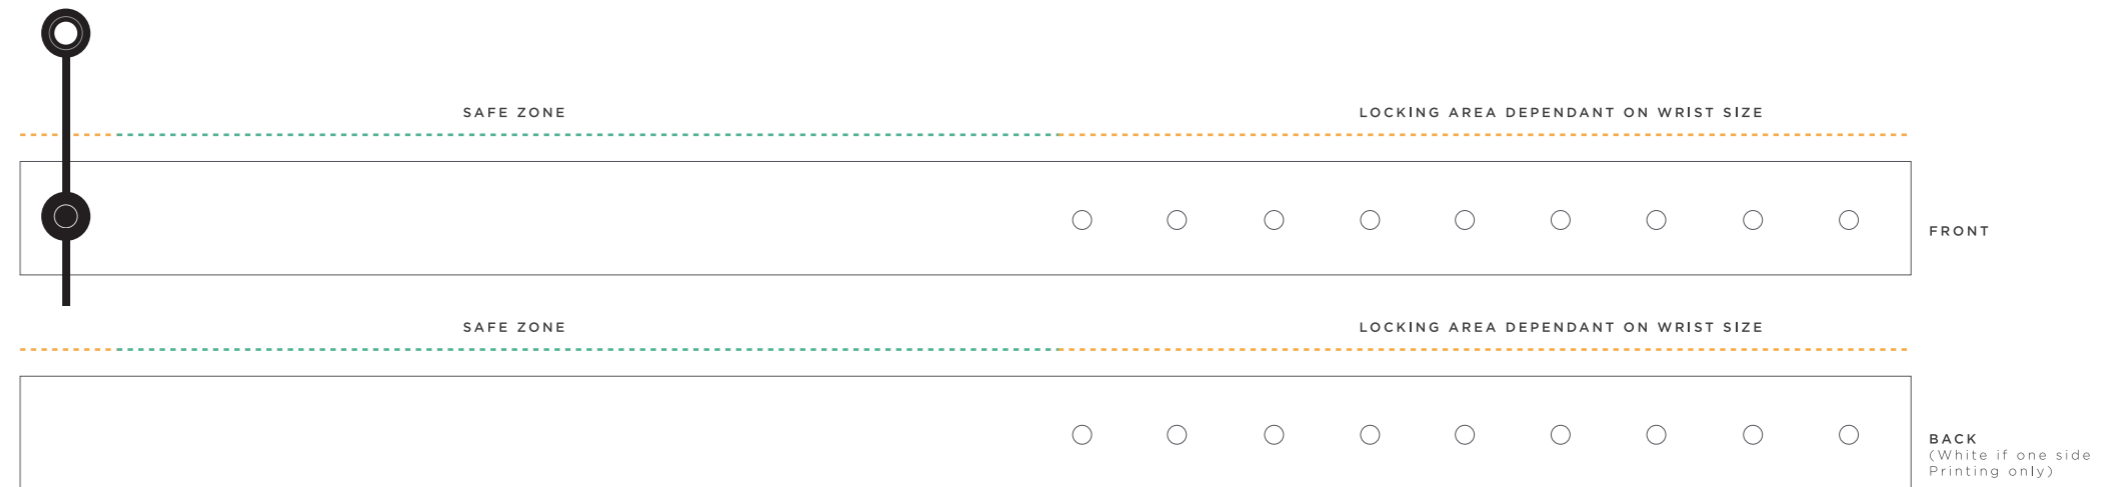

LOOP LOCK FABRIC WRISTBAND

15x250mm

THIS IS A COMPUTER GENERATED PROOF.
COLOUR APPROXIMATES FINAL PRINTED PRODUCT.
REFER TO PANTONE BOOK WHEN POSSIBLE.

FULL COLOUR PRINT
(1 side print as standard)

ONE SIDE

TWO SIDE

000
BAND BASE
COLOUR