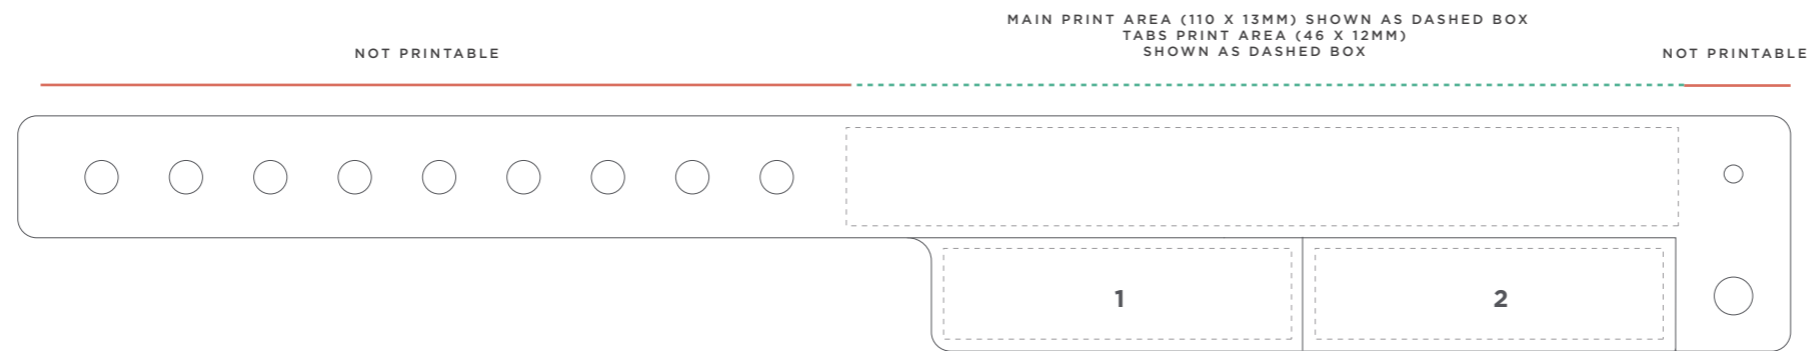

VINYL WRISTBAND

TABBED WRISTBAND (2 TAB)

THIS IS A COMPUTER GENERATED PROOF.
 COLOR APPROXIMATES FINAL PRINTED PRODUCT.
 REFER TO PANTONE BOOK WHEN POSSIBLE.

SOCKET AND STUDS COLORS MAY VARY

ONE COLOR SCREEN PRINT (22 Base Stock Colors)