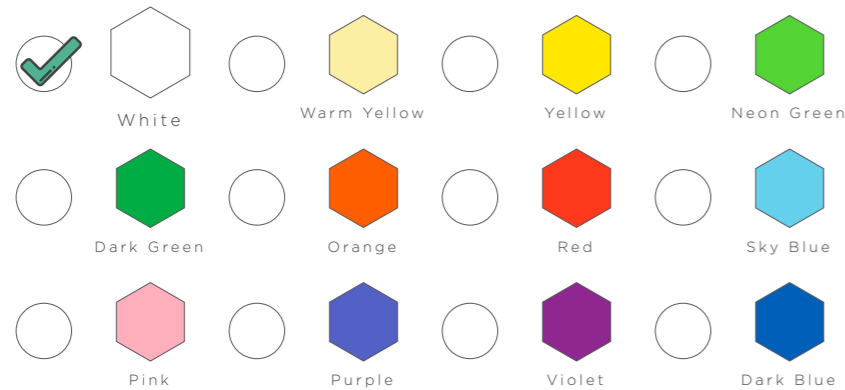

## LED Smartcard 20x350mm

THIS IS A COMPUTER GENERATED PROOF.  
 COLOR APPROXIMATES FINAL PRINTED PRODUCT.  
 REFER TO PANTONE BOOK WHEN POSSIBLE.

**OPAQUE LED SMARTCARD**  
 39x30mm

1

**LED SMARTCARD COLOR**  
 (White is standard)

2

**FULL COLOR PRINT**  
 (2 side print as standard)

3

**LOCK OPTION**  
 (Black lock as standard)