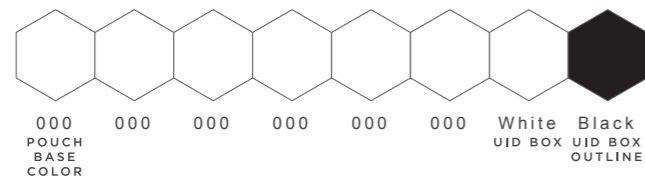

RFID LOOP LOCK WITH POUCH

Woven on Printed 20x250mm

THIS IS A COMPUTER GENERATED PROOF.
COLOR APPROXIMATES FINAL PRINTED PRODUCT.
REFER TO PANTONE BOOK WHEN POSSIBLE.

1

WOVEN POUCH COLORS

(Up to 8 spot colors)

2

FULL COLOR PRINT

(2 side print as standard)

3

LOCK OPTION

(Black lock as standard)