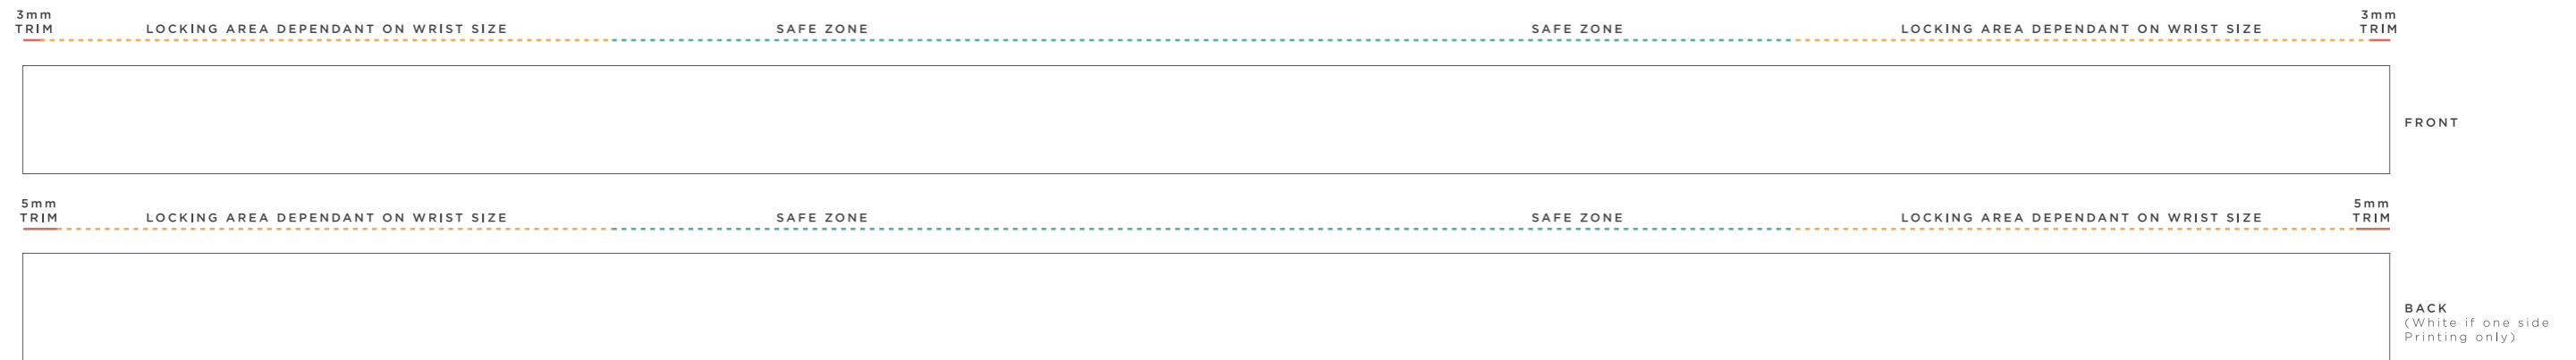

ADJUSTABLE FABRIC WRISTBAND

16 x 350 mm

THIS IS A COMPUTER GENERATED PROOF.
COLOR APPROXIMATES FINAL PRINTED PRODUCT.
REFER TO PANTONE BOOK WHEN POSSIBLE.

1
FULL COLOR PRINT
(2 side print as standard)

ONE SIDE
TWO SIDE ✓

000 BAND BASE COLOR

2
LOCK OPTION
(Black lock as standard)

ADJUSTABLE SLIM SLIDER
ADJUSTABLE ROUND BEAD

Black LOCK COLOR