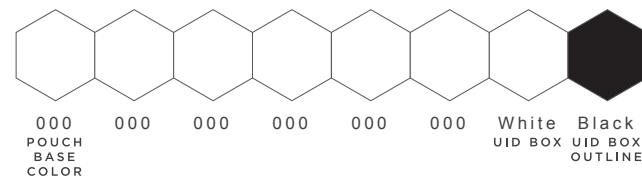

RFID LOOP LOCK WITH POUCH

Woven on Printed 15x250mm

THIS IS A COMPUTER GENERATED PROOF.
COLOR APPROXIMATES FINAL PRINTED PRODUCT.
REFER TO PANTONE BOOK WHEN POSSIBLE.

1

WOVEN POUCH COLORS (Up to 8 spot colors)

2

FULL COLOR PRINT (2 side print as standard)

3

LOCK OPTION (Black lock as standard)