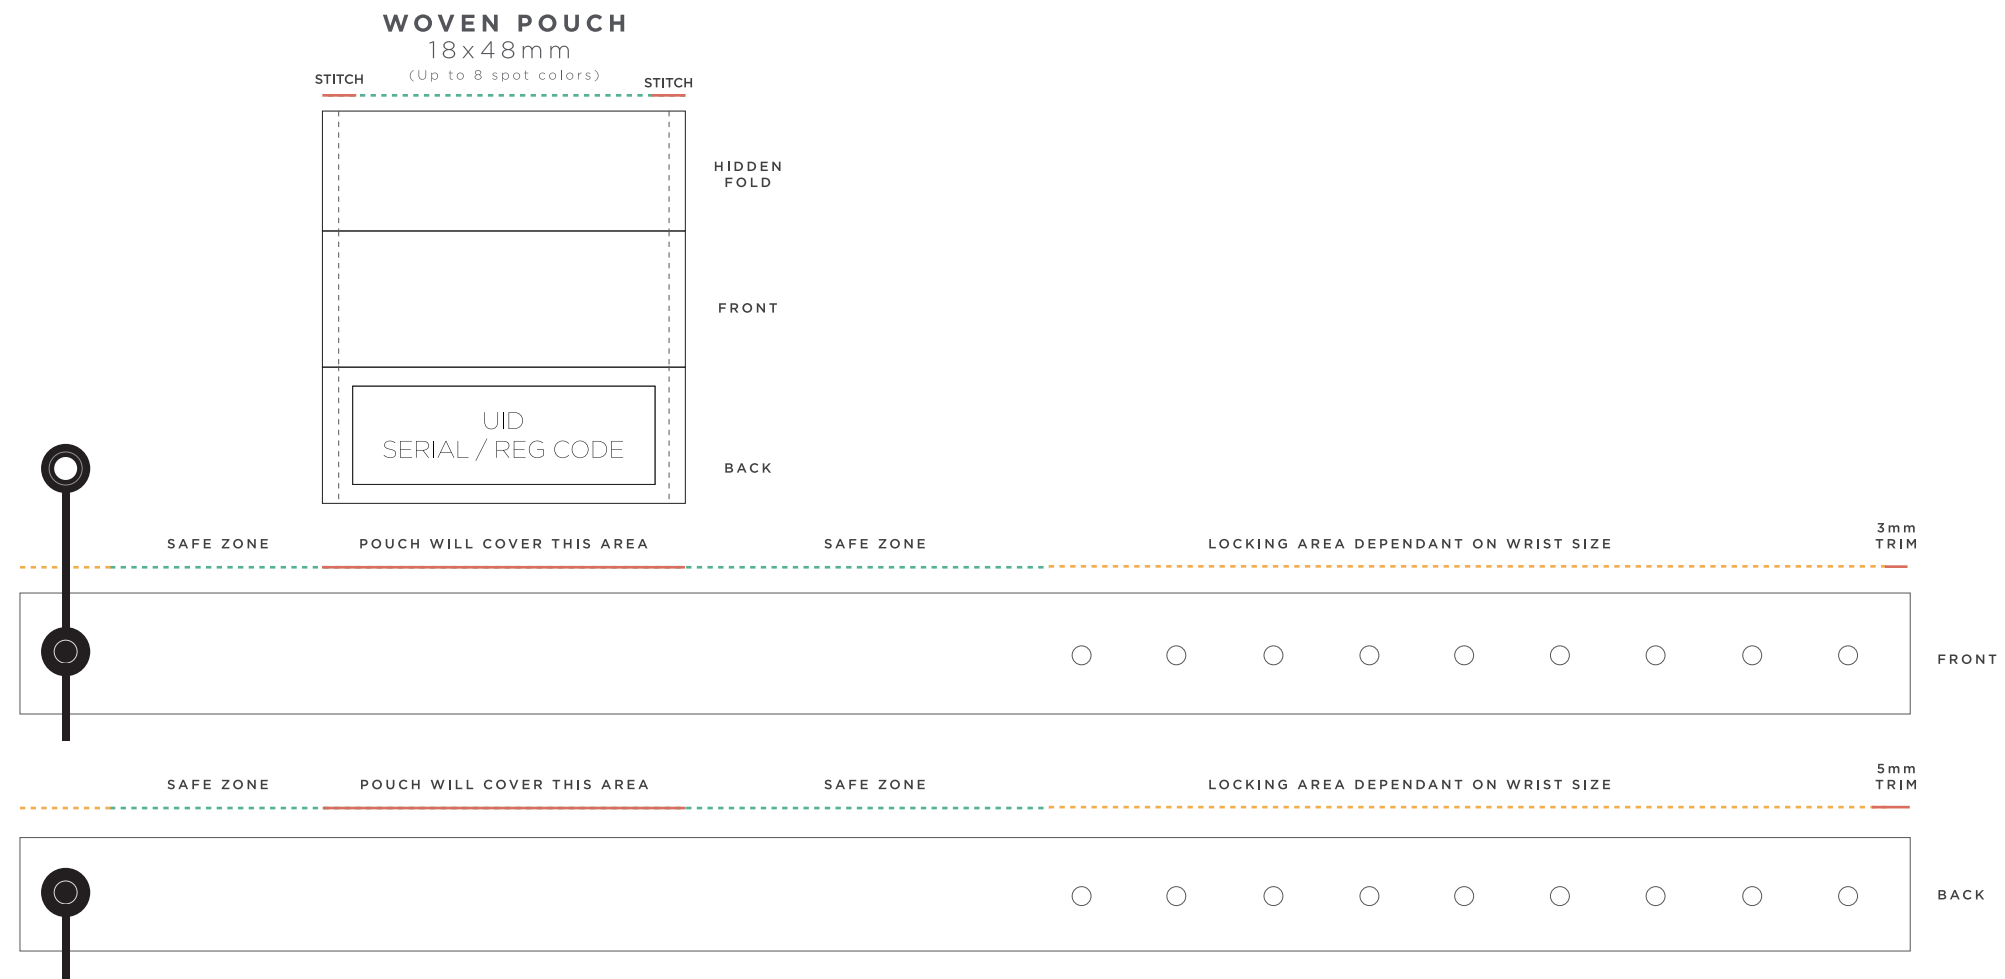

RFID LOOP LOCK WITH POUCH

Woven on Printed 15x250mm

THIS IS A COMPUTER GENERATED PROOF.
COLOR APPROXIMATES FINAL PRINTED PRODUCT.
REFER TO PANTONE BOOK WHEN POSSIBLE.

1

WOVEN POUCH COLORS (Up to 8 spot colors)

2

FULL COLOR PRINT (2 side print as standard)

3

LOCK OPTION (Black lock as standard)