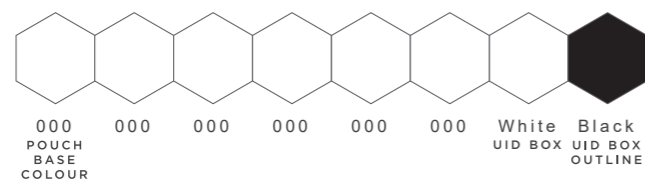

RFID LOOP LOCK WITH POUCH

Woven on Printed 20x250mm

THIS IS A COMPUTER GENERATED PROOF.
COLOUR APPROXIMATES FINAL PRINTED PRODUCT.
REFER TO PANTONE BOOK WHEN POSSIBLE.

1

WOVEN POUCH COLOURS

(Up to 8 spot colours)

2

FULL COLOUR PRINT

(2 side print as standard)

3

LOCK OPTION

(Black lock as standard)