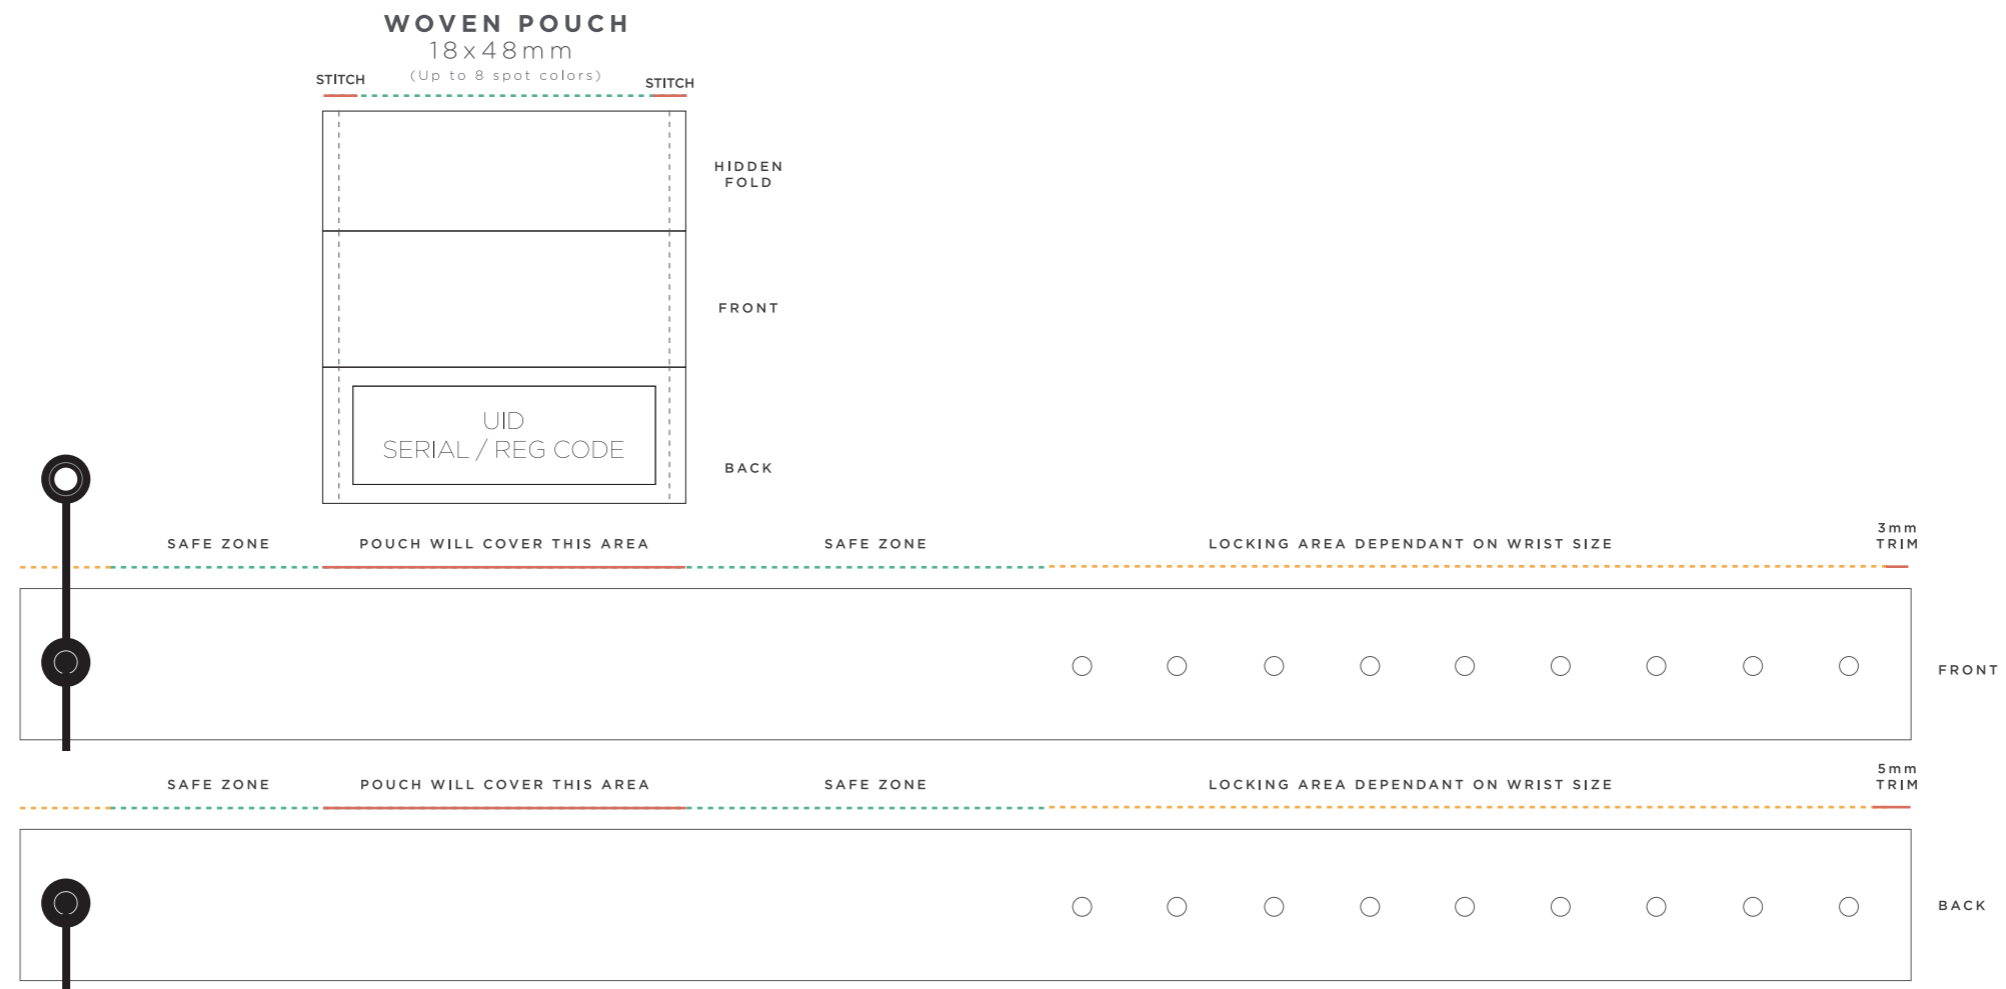

RFID LOOP LOCK WITH POUCH

Woven on Printed 20x250mm

THIS IS A COMPUTER GENERATED PROOF.
COLOUR APPROXIMATES FINAL PRINTED PRODUCT.
REFER TO PANTONE BOOK WHEN POSSIBLE.

1

WOVEN POUCH COLOURS

(Up to 8 spot colours)

2

FULL COLOUR PRINT

(2 side print as standard)

3

LOCK OPTION

(Black lock as standard)