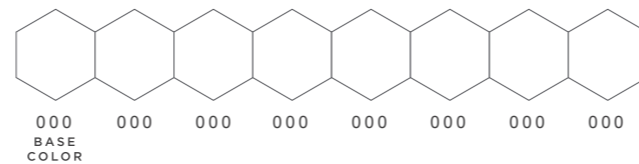

RFID SECURE XBAND

Woven on Woven 16x350mm

THIS IS A COMPUTER GENERATED PROOF.
COLOR APPROXIMATES FINAL PRINTED PRODUCT.
REFER TO PANTONE BOOK WHEN POSSIBLE.

1

WOVEN POUCH COLORS (Up to 8 spot colors)

2

WOVEN WRISTBAND COLORS (Up to 8 spot colors)

3

LOCK OPTION (Black lock as standard)