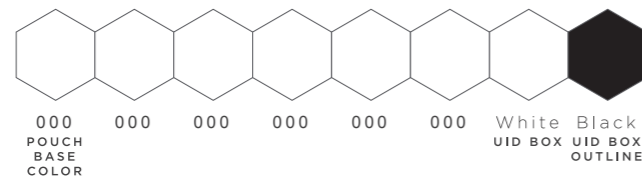

RFID SECURE XBAND

Woven on Woven 16x350mm

THIS IS A COMPUTER GENERATED PROOF.
COLOR APPROXIMATES FINAL PRINTED PRODUCT.
REFER TO PANTONE BOOK WHEN POSSIBLE.

1

WOVEN POUCH COLORS (Up to 8 spot colors)

2

WOVEN WRISTBAND COLORS (Up to 8 spot colors)

3

LOCK OPTION (Black lock as standard)