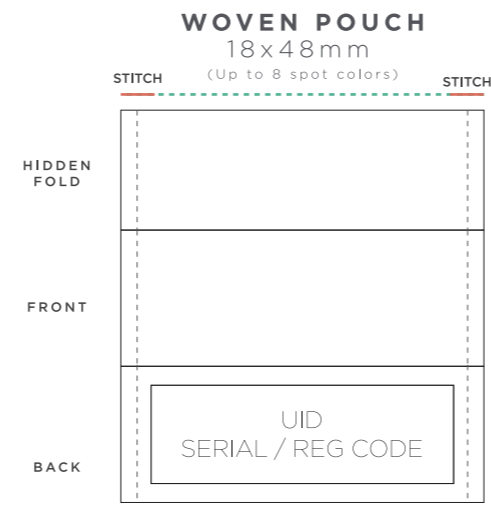

RFID SECURE XBAND

Woven on Woven 16x350mm

THIS IS A COMPUTER GENERATED PROOF.
COLOR APPROXIMATES FINAL PRINTED PRODUCT.
REFER TO PANTONE BOOK WHEN POSSIBLE.

1

WOVEN POUCH COLORS (Up to 8 spot colors)

2

WOVEN WRISTBAND COLORS (Up to 8 spot colors)

3

LOCK OPTION (Black lock as standard)