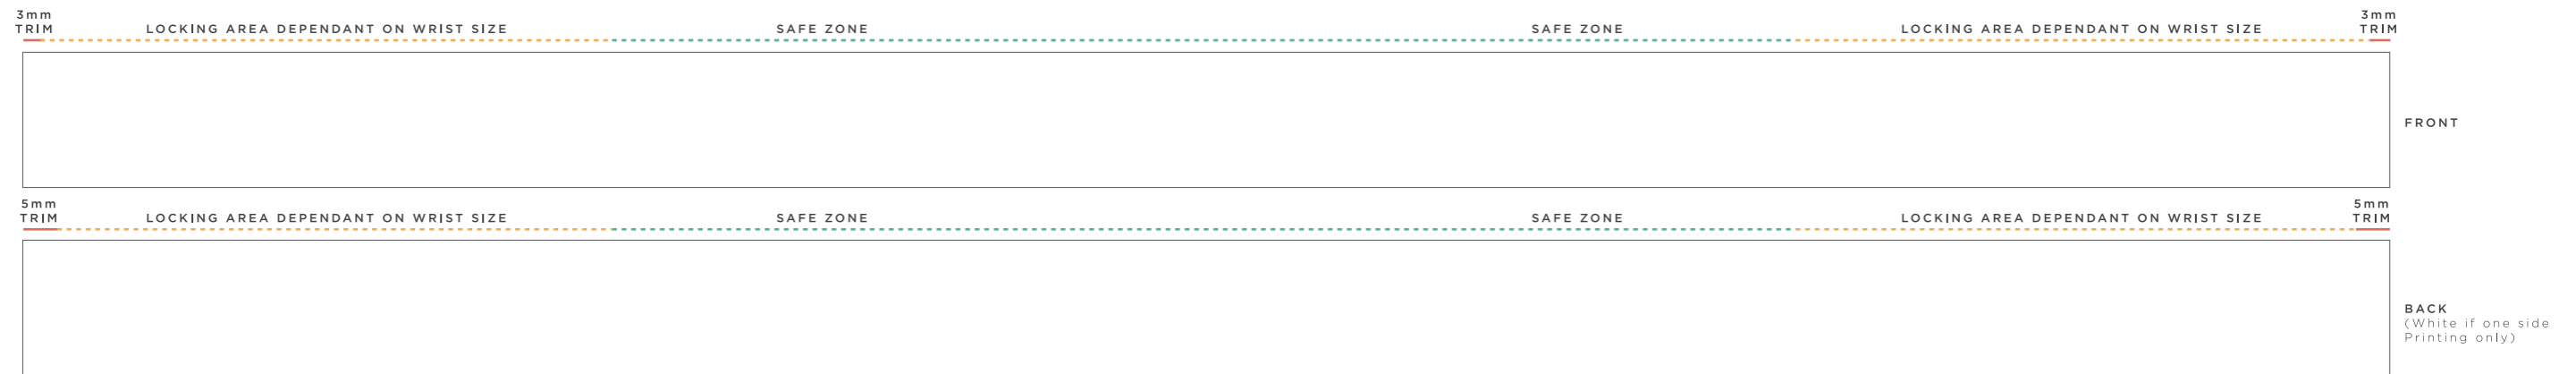

ADJUSTABLE FABRIC WRISTBAND

20x350mm

THIS IS A COMPUTER GENERATED PROOF.
COLOR APPROXIMATES FINAL PRINTED PRODUCT.
REFER TO PANTONE BOOK WHEN POSSIBLE.

1

FULL COLOR PRINT
(2 side print as standard)

ONE SIDE
 TWO SIDE

000
BAND BASE
COLOR

2

LOCK OPTION
(Black lock as standard)

 ADJUSTABLE SLIM SLIDER
  ADJUSTABLE ROUND BEAD

Black
LOCK
COLOR